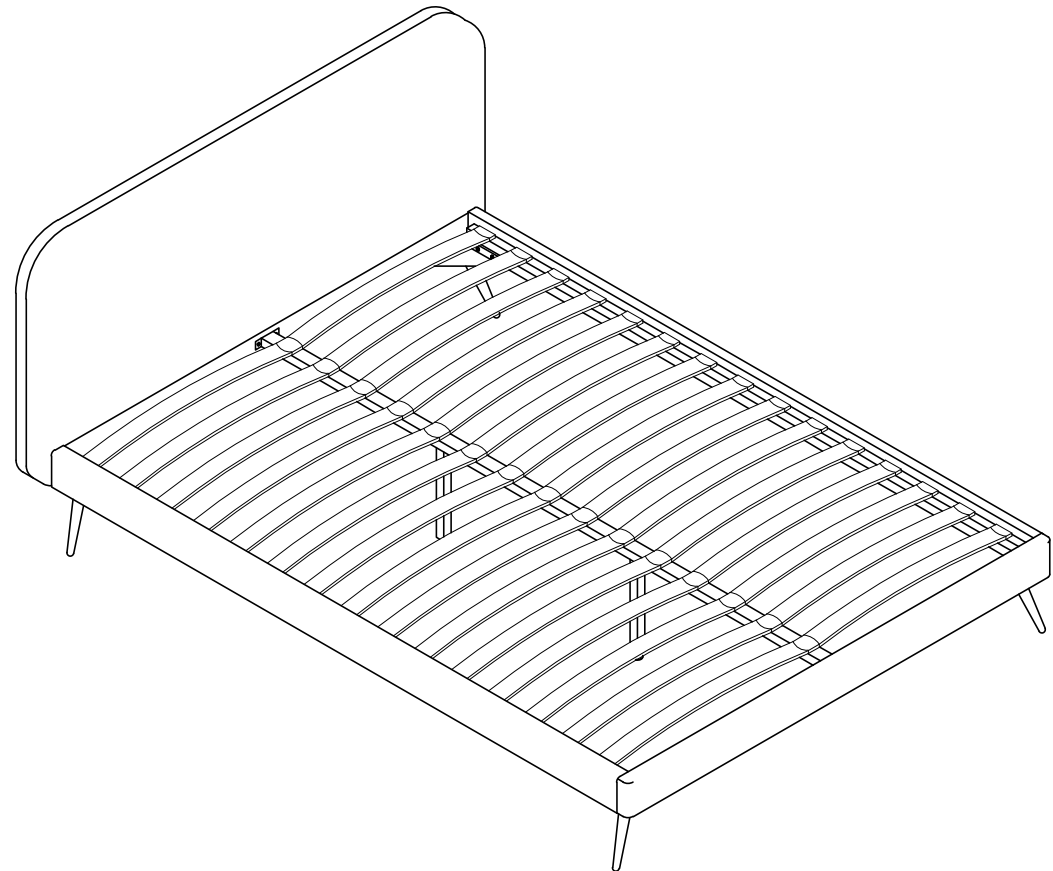

MADE⁺

EULIA

Eulia Double Size Bed

Eulia, lit double

Eulia tweepersoonsbed

Eulia Polsterbett (140 x 200 cm)

GB Recommendations for the continual safe use of this product are stated on the final page of these instructions. Please retain for future reference.

FR Les conseils d'utilisation de ce produit sont indiqués sur la dernière page de ces instructions. Veuillez les conserver pour vous y référer si besoin.

NL Aanwijzingen voor veilig gebruik van dit meubel worden toegelicht op de laatste pagina van deze instructies. Bewaar deze folder goed.

DE Auf der letzten Seite dieser Anleitung findest du Hinweise für eine langfristig sichere Anwendung dieses Produktes. Bitte bewahre sie gut auf.