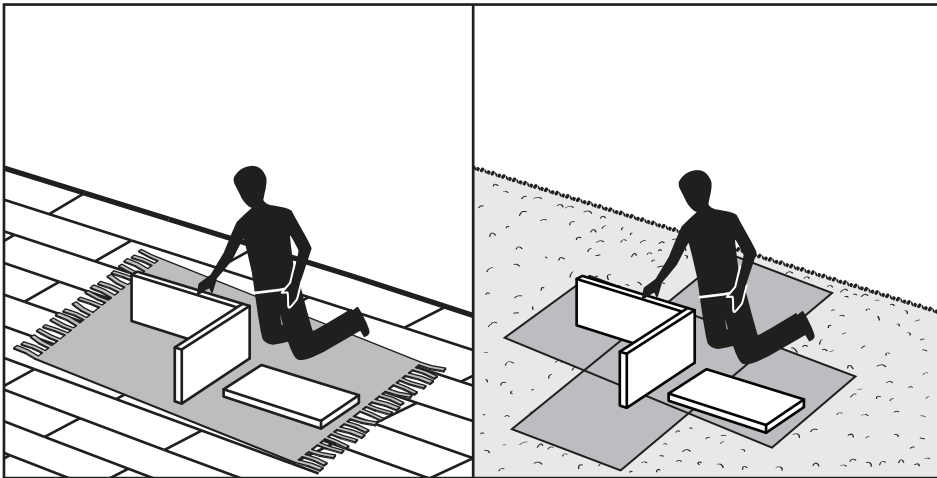

H1 x 28 (M8 x 25) H2 x 4 (M8 x 40) H3 x 32 ($\phi 8 \times \phi 12 \times 1.5$) H4 x 36 ($\phi 8 \times \phi 17 \times 1$)	H5 x 12 (M8) H6 x 1 (5#) H7 x 1 H8 x 8 (M8 x 20)