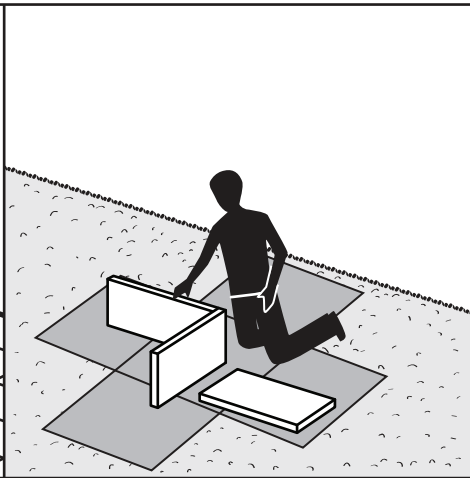

H1 x 28 (M8 x 25)	H5 x 12 (M8)	
H2 x 4 (M8 x 40)	H6 x 1 (5#)	
H3 x 32 ($\phi 8 \times \phi 12 \times 1.5$)	H7 x 1 	
H4 x 36 ($\phi 8 \times \phi 17 \times 1$)	H8 x 8 (M8 x 20)