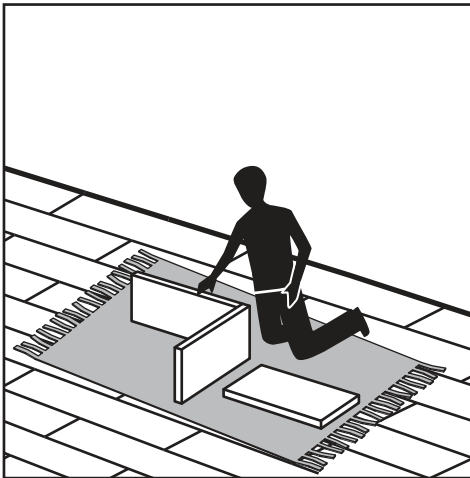

H1 x 28 (M8 x 25)	H5 x 12 (M8)	
H2 x 4 (M8 x 40)	H6 x 1 (5#)	
H3 x 32 ($\phi 8 \times \phi 12 \times 1.5$)	H7 x 1 	
H4 x 36 ($\phi 8 \times \phi 17 \times 1$)	H8 x 8 (M8 x 20)