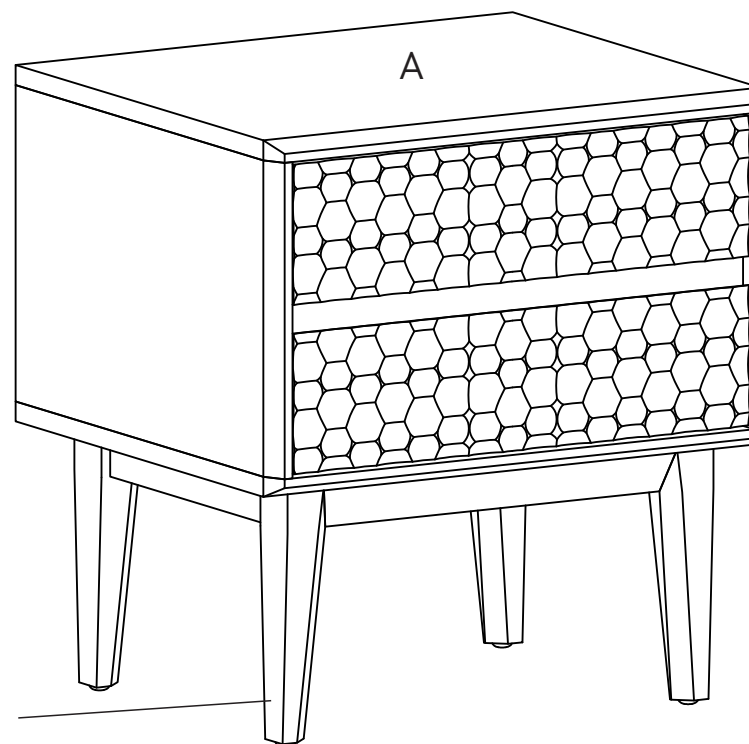

MADE⁺

ABBON

Abbon Bedside

Abbon, table de chevet 2 tiroirs

Abbon Nachttisch

Mesilla de noche Abbon

Abbon nachtkastje

GB Recommendations for the continual safe use of this product are stated on the final page of these instructions. Please retain for future reference.

Bx2

H1 x 1	 4mm		
H2 x 6	 M6x50mm		
H3 x 6	 Ø6x16mm		

1

FR:12mois
NL:12Maanden
DE:12Monate
ES:12Meses