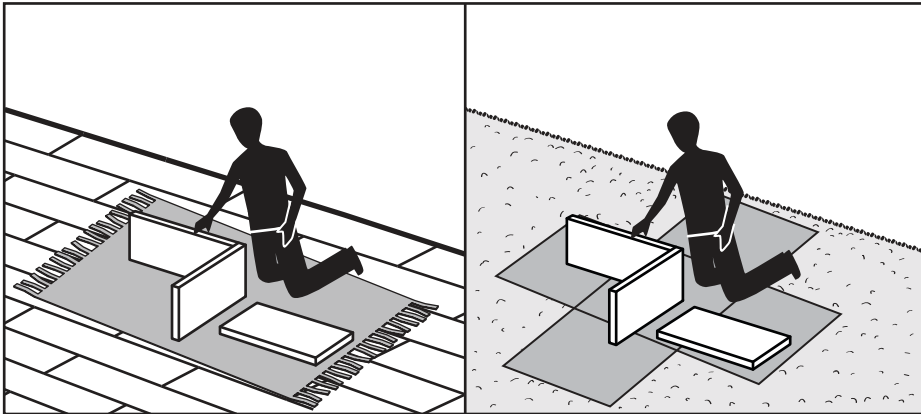

H1 x 1	4mm		
H2 x 6	M6x50mm		
H3 x 6	Ø6x16mm