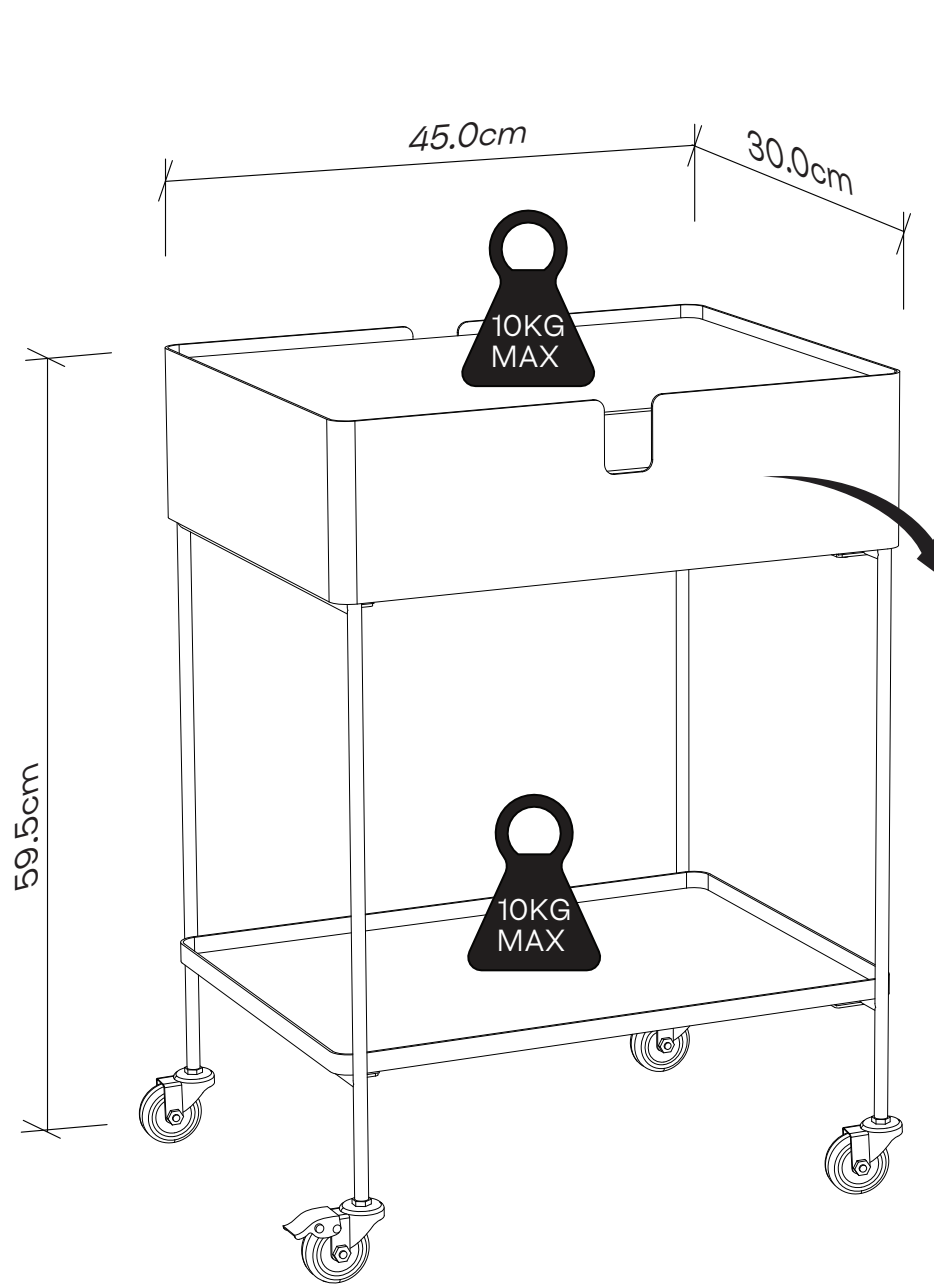

12Months

FR:12mois
NL:12Maanden
DE:12Monate
ES:12Meses

The block contains a circular arrow with '12Months' inside. To the right, there are four lines of text in different languages: 'FR:12mois', 'NL:12Maanden', 'DE:12Monate', and 'ES:12Meses'. Further right, there are two diagrams showing a screw being inserted into a panel, with a checkmark and a plus sign indicating completion.