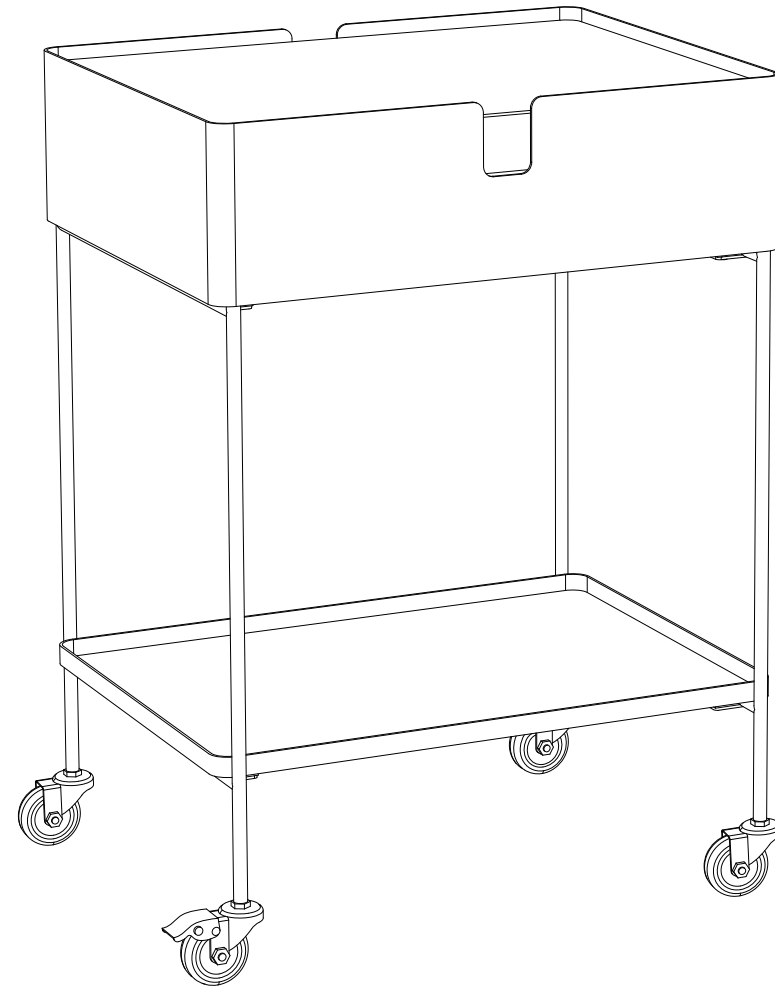

MADE⁺

CUBETT

Cubett Storage Trolley

Cubett, chariot de rangement

Cubett opbergtrrolley

Cubett Rollcontainer

Carro de almacenamiento Cubett

GB Recommendations for the continual safe use of this product are stated on the final page of these instructions. Please retain for future reference.

FR Les conseils d'utilisation de ce produit sont indiqués sur la dernière page de ces instructions. Veuillez les conserver pour vous y référer si besoin.

NL Aanwijzingen voor veilig gebruik van dit meubel worden toegelicht op de laatste pagina van deze instructies. Bewaar deze folder goed.

DE Auf der letzten Seite dieser Anleitung findest du Hinweise für eine langfristig sichere Anwendung dieses Produktes. Bitte bewahre sie gut auf.

ES Las recomendaciones para el uso continuado de este producto figuran en la última página de estas instrucciones. Por favor, consérvalas para futuras consultas.