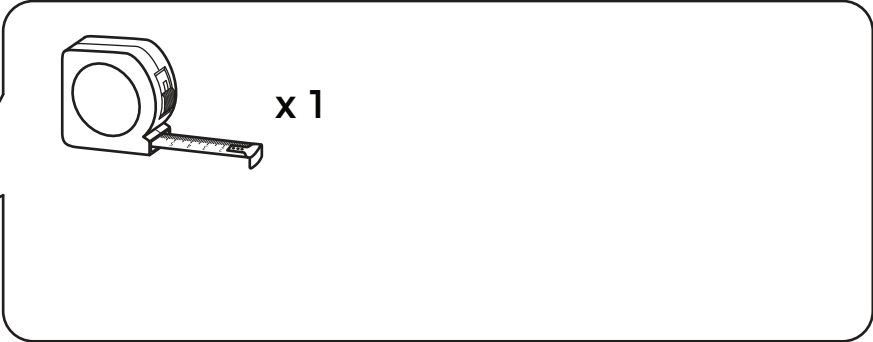

H1 x 1 (M5) H2 x 6 (M6 x 30) H3 x 4 (M6 x 20) H4 x 3 (M6 x 35) H5 x 4 ($\phi 6 \times 18 \times 1$)	H6 x 3 ($\phi 8 \times 22 \times 1.5$) H7 x 3 (M8)