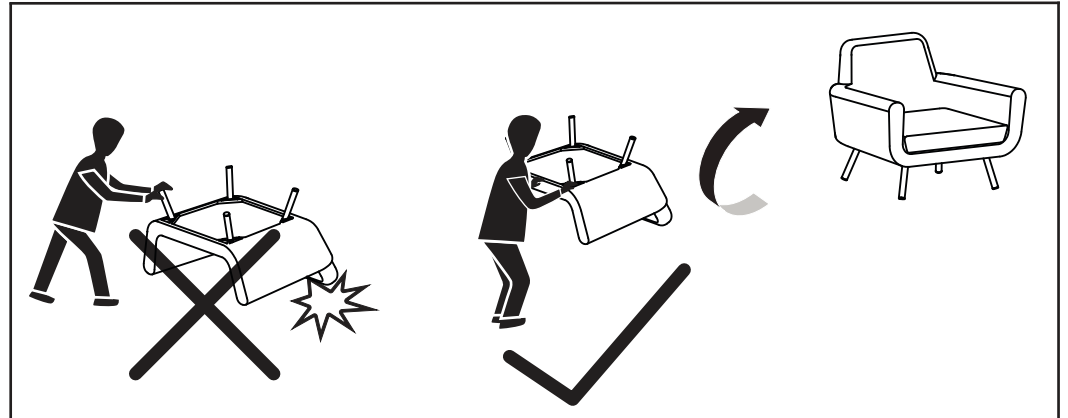

H1 x 12
 (M6 x 20mm)

H2 x 12
 (Ø 14 x 1mm)

H3 x 1
 4#