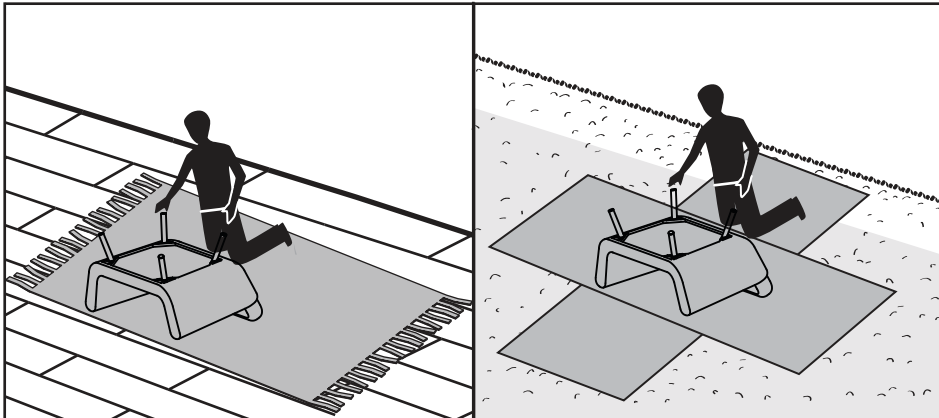

H1 x 12
 (M6 x 20mm)

H2 x 12
 (Ø 14 x 1mm)

H3 x 1
 4#