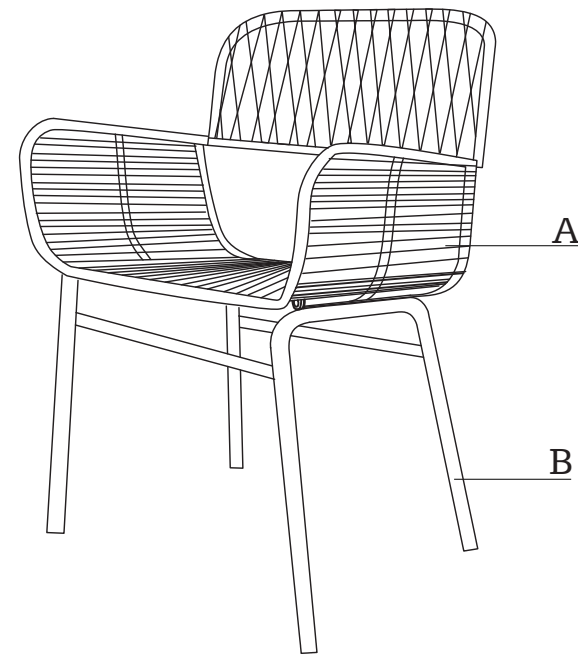

## LYRA

Lyra Outdoor Dining Chair Set

Lyra, set de deux chaises

Set di 2 sedie sala da pranzo Lyra

Lyra eetstoelenset voor buiten

Lyra Outdoor Set aus Esstischstühlen

**GB** Recommendations for the continual safe use of this product are stated on the final page of these instructions. Please retain for future reference.

- H1 x 1  
 (5)
- H2 x 4  
 (M8 x 20)
- H3 x 4  
 (M8)
- H4 x 4  
 (M8)