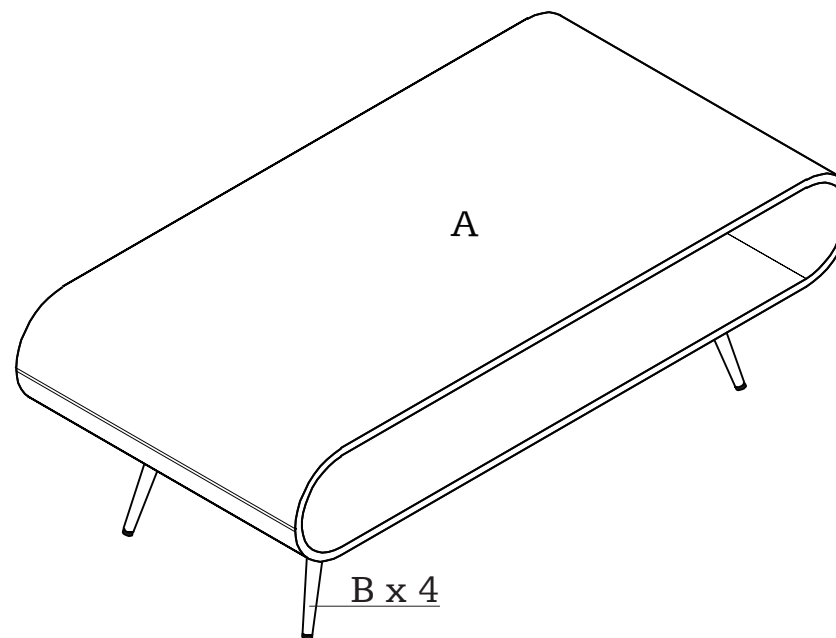

MADE⁺

HOOPER

Hooper Storage Coffee Table

Hooper, table basse

Tavolino Hooper

Hooper Opberg- Koffietafel

Hooper Couchtisch mit Ablage

GB Recommendations for the continual safe use of this product are stated on the final page of these instructions. Please retain for future reference.

x 1

H1 x 1

H2 x 16

H3 x 16

H4 x 16

1

45.0cm

50.0cm

120.0cm

80 KG
MAX