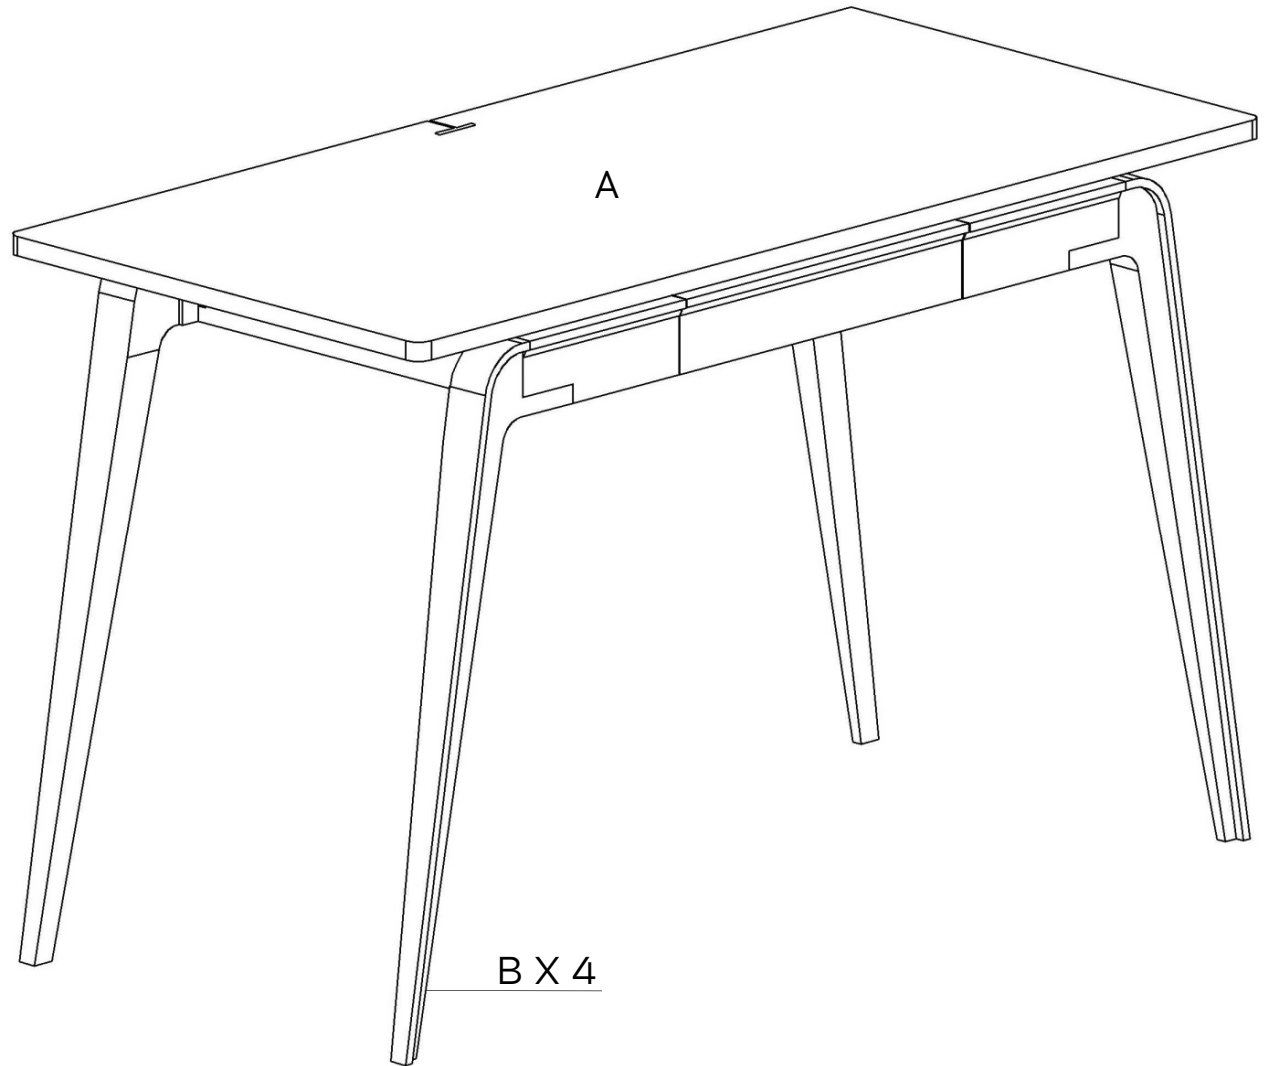

MADE⁺

LUCIAN

Lucien Desk
Lucien Bureau
Lucien ladekast
Lucien Kommode
Lucien Escritorio

GB Recommendations for the continual safe use of this product are stated on the final page of these instructions. Please retain for future reference.

🕒 20min

x 1

H1 X 12

(M8 x 40)

H2 X 4

(OD22 mm x ID 8 mm)

H3 X 1

(5 mm)