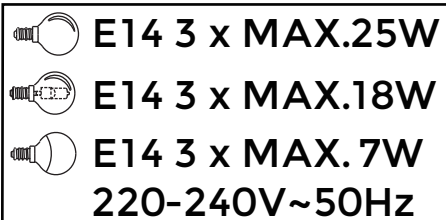

MADE⁺

ALBERT
Albert Floor Light
Albert, lampadaire
Albert staande lamp
Albert Stehlampe

SAFETY DISCLAIMER

ENGLISH

Safety:

1. Indoor use only.
2. The external flexible cable or cord of this luminaire cannot be replaced; if the cord is damaged, the luminaire shall be destroyed.
3. Before inserting or replacing the bulb(s), make sure that the light is unplugged and has cooled down.
4. Never fit a bulb of greater wattage than recommended.
5. This product is not suitable for children under 14 years of age.