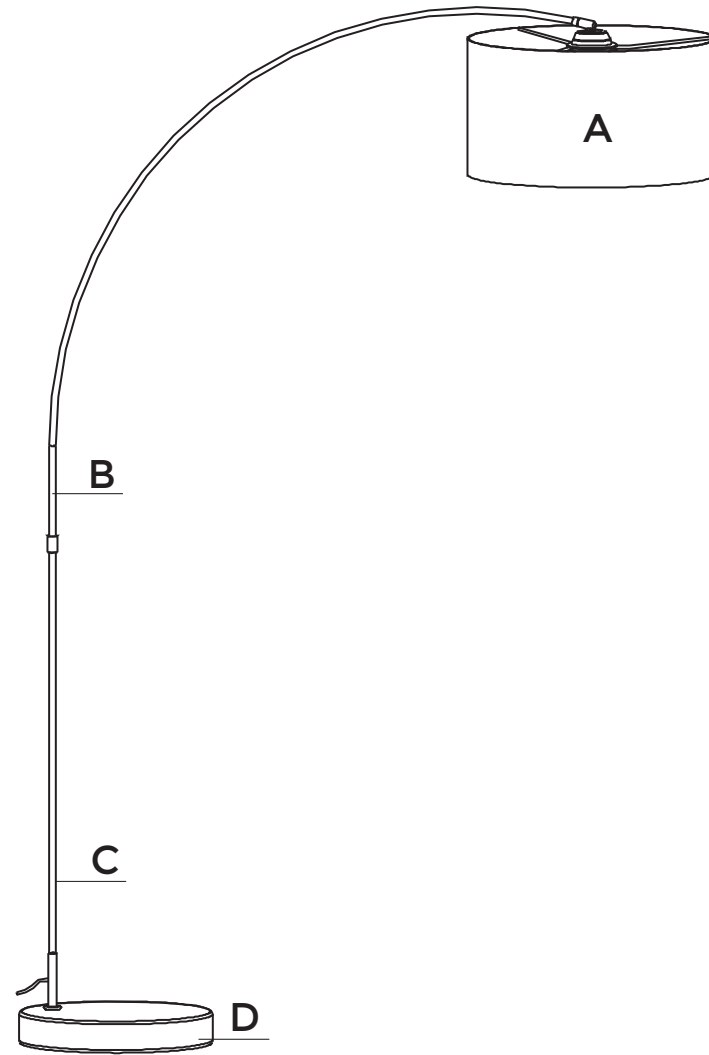

MADE[⊕]

FRANCE

Frances Overreach Floor Light

Frances, lampadaire

Frances booglamp

Frances Bogenlampe

SAFETY DISCLAIMER

 E27 1 x MAX.40W
 E27 1 x MAX.11W
 E27 1 x MAX.28W
220-240V~50Hz

ENGLISH

Safety:

1. Indoor use only.
2. If the external cable becomes damaged, it should be replaced immediately by a certified electrician.
3. Before inserting or replacing the bulb(s), make sure that the light is unplugged and has cooled down.
4. Never fit a bulb of greater wattage than recommended.
5. This product is not suitable for children under 14 years of age.
6.  This means the minimum distance from lighted object is 0.3M.