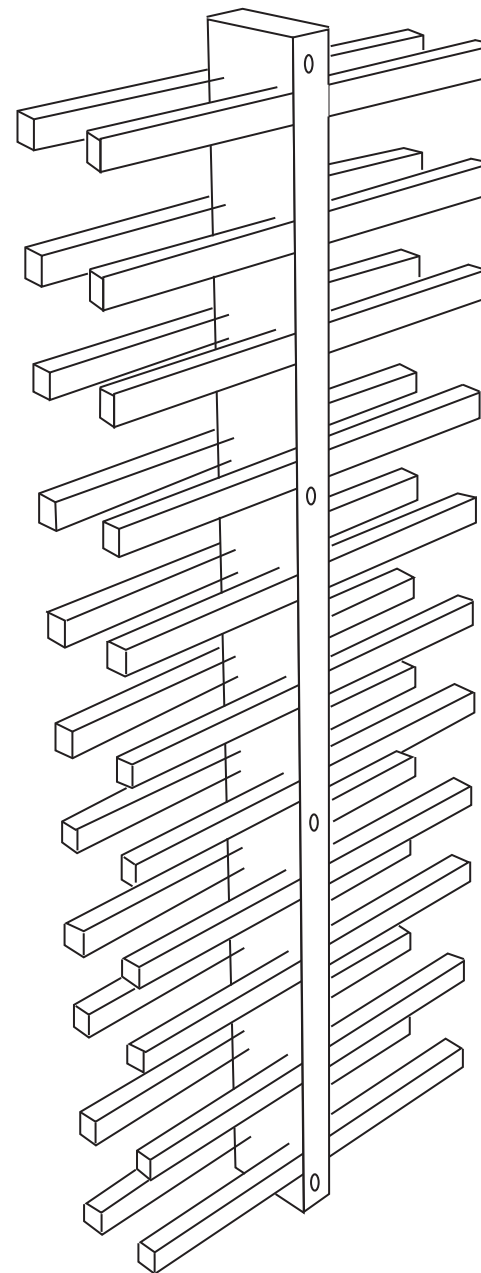

MADE⁺

CLOVER

Clover Acacia Wood 22 Bottles Wall Mount Wine Rack

GB Recommendations for the continual safe use of this product are stated on the final page of these instructions. Please retain for future reference.

FR Les conseils d'utilisation de ce produit sont indiqués sur la dernière page de ces instructions. Veuillez les conserver pour vous y référer si besoin.

NL Aanwijzingen voor veilig gebruik van dit meubel worden toegelicht op de laatste pagina van deze instructies. Bewaar deze folder goed.

DE Auf der letzten Seite dieser Anleitung findest du Hinweise für eine langfristig sichere Anwendung dieses Produktes. Bitte bewahre sie gut auf.

ES Las recomendaciones para el uso continuado de este producto figuran en la última página de estas instrucciones. Por favor, consérvelas para futuras consultas.