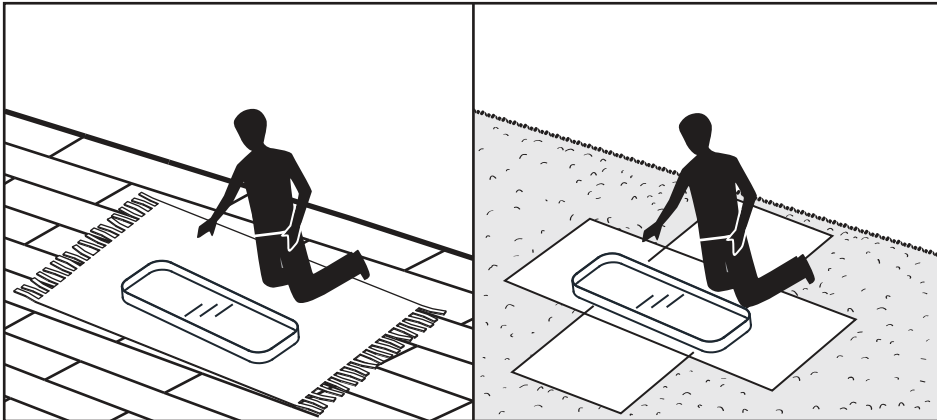

- **GB** Wall fixings not included.
- **FR** Attaches murales non incluses.
- **NL** Exclusief bevestigingsaccessoires.
- **DE** Schrauben zur Wandhalterung nicht enthalten.

H1 x 1