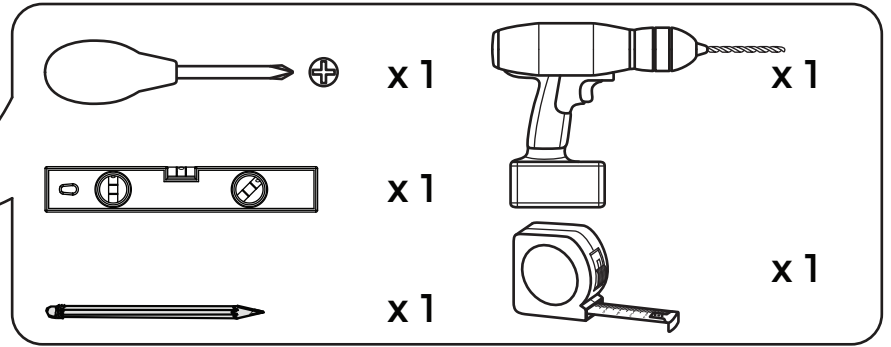

MADE⁺

ARLES

Arles Freestanding Mirror 48 x 160cm

Arles, miroir sur pieds (48 x 160 cm)

Arles vrijstaande spiegel, 48 x 160cm

Arles Spiegel (48 x 160 cm)

Espejo de pie Arles 48 x 160 cm

GB Recommendations for the continual safe use of this product are stated on the final page of these instructions. Please retain for future reference.

<p>H1 x 10</p>  <p>(M6×10mm)</p>		
<p>H2 x 1</p>  <p>(4#)</p>		

1

2