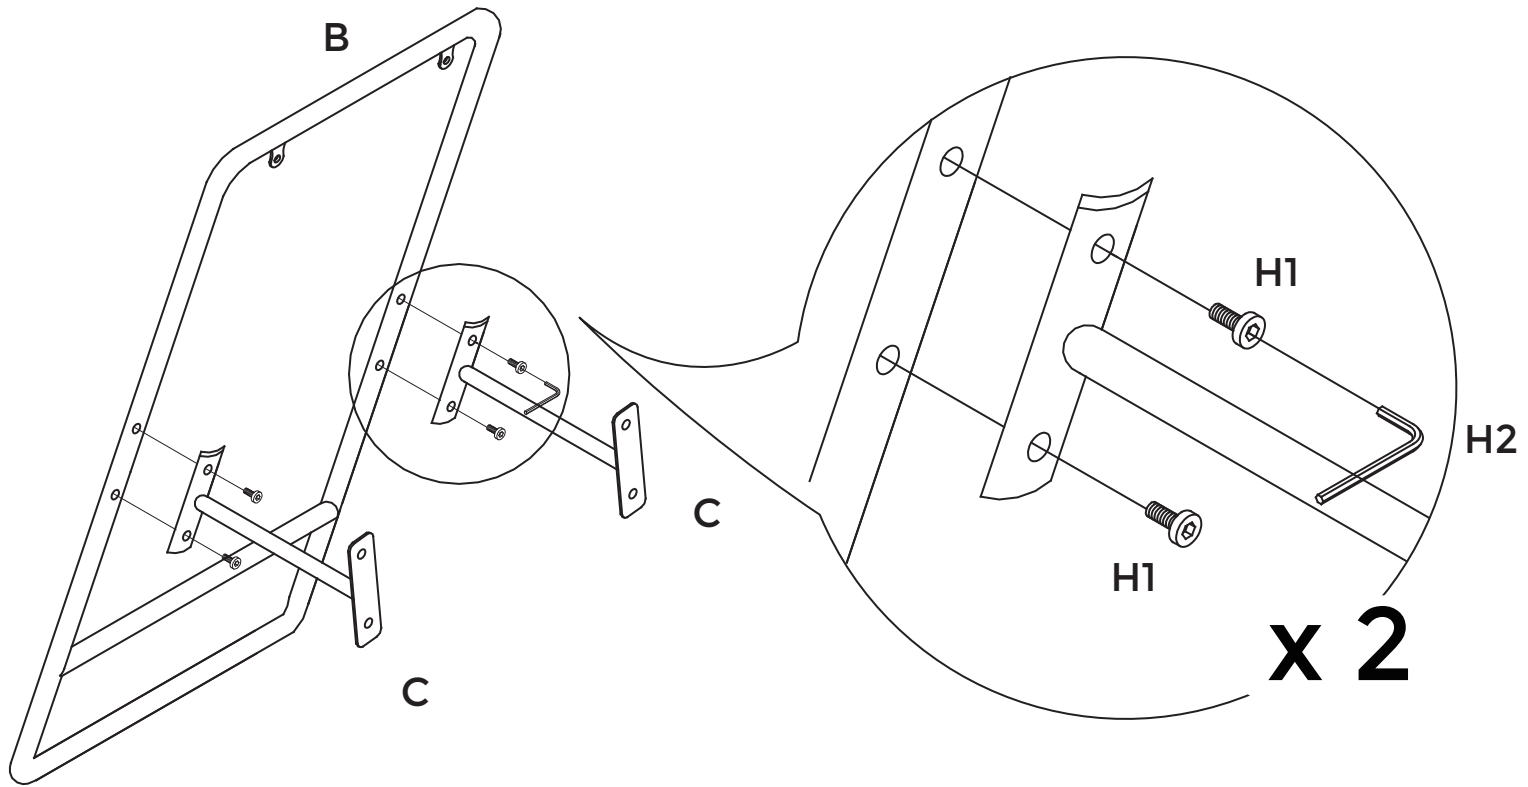

MADE⁺

ARLES

Arles Freestanding Mirror 48 x 160cm

Arles, miroir sur pieds (48 x 160 cm)

Arles vrijstaande spiegel, 48 x 160cm

Arles Spiegel (48 x 160 cm)

Espejo de pie Arles 48 x 160 cm

GB Recommendations for the continual safe use of this product are stated on the final page of these instructions. Please retain for future reference.

<p>H1 x 10</p>  <p>(M6×10mm)</p>		
<p>H2 x 1</p>  <p>(4#)</p>		

1

2