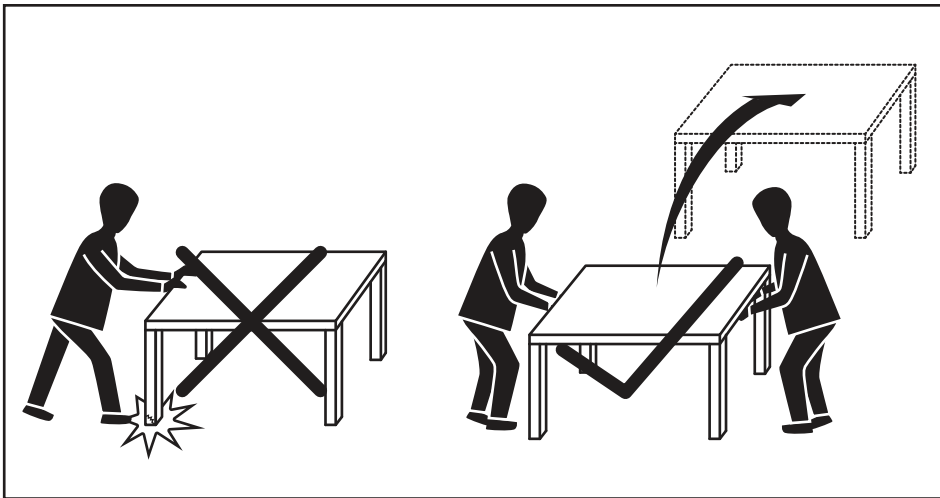

H1 x 1 (M5) H2 x 16 (M8 x 20) H3 x 16 (M8)	H4 x 16 (M8)