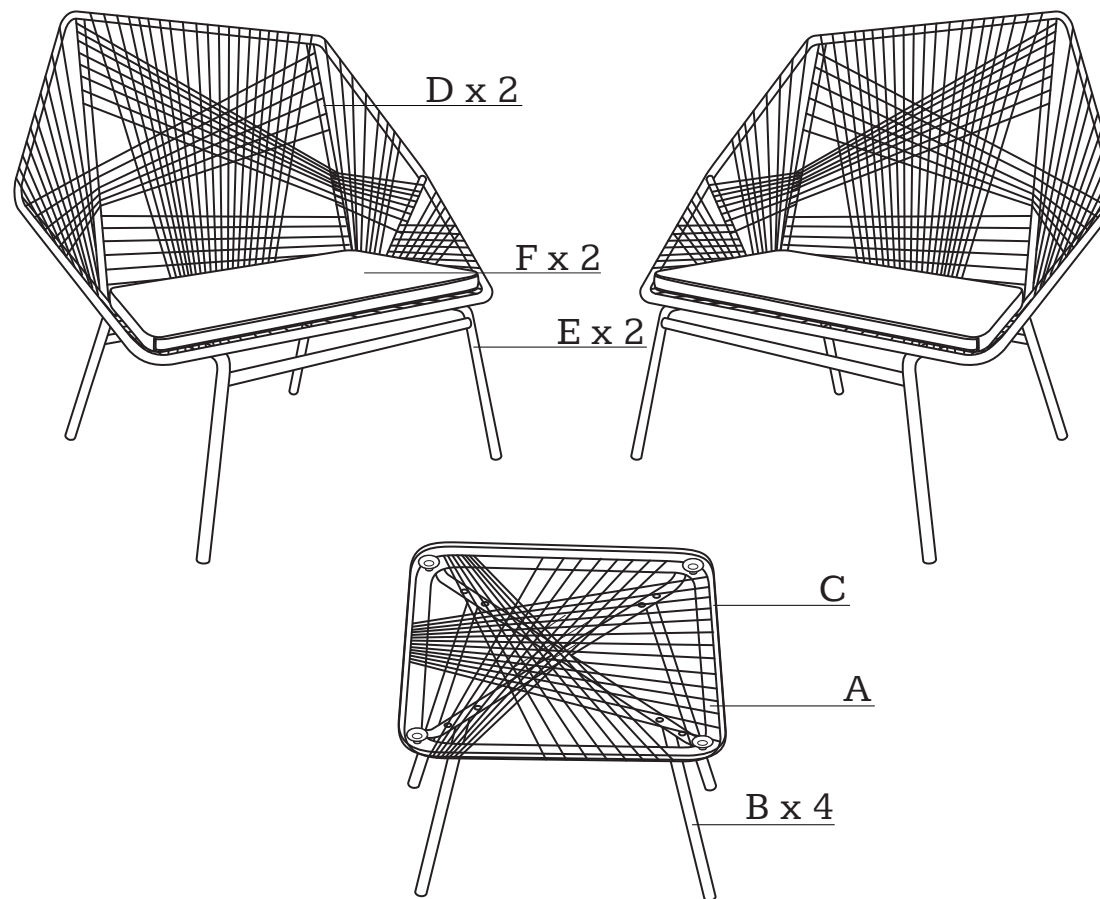

MADE⁺

COPA

Copa Outdoor Aperitif Set

Copa, set apéritif

Set da aperitivo Copa

Copa aperitiefset voor buiten

Copa Outdoor Aperitif-Set

GB Recommendations for the continual safe use of this product are stated on the final page of these instructions. Please retain for future reference.

<p>H1 x 1  (M5)</p> <p>H2 x 16  (M8 x 20)</p> <p>H3 x 16  (M8)</p>	<p>H4 x 16  (M8)</p>	
--	--	--

1

2

3

4