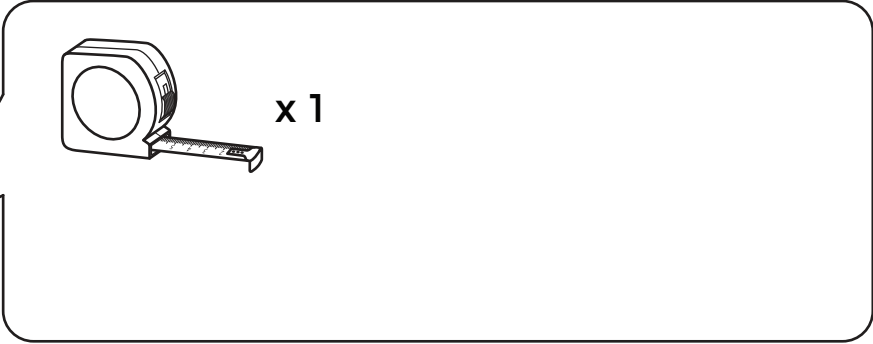

H1 x 1 (M5) H2 x 16 (M8 x 20) H3 x 16 (M8)	H4 x 16 (M8)