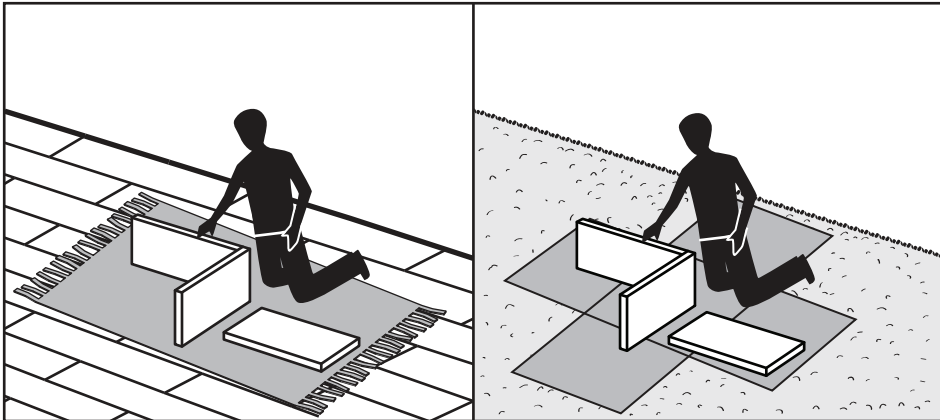

H1 x 1 (M5) H2 x 16 (M8 x 20) H3 x 16 (M8)	H4 x 16 (M8)