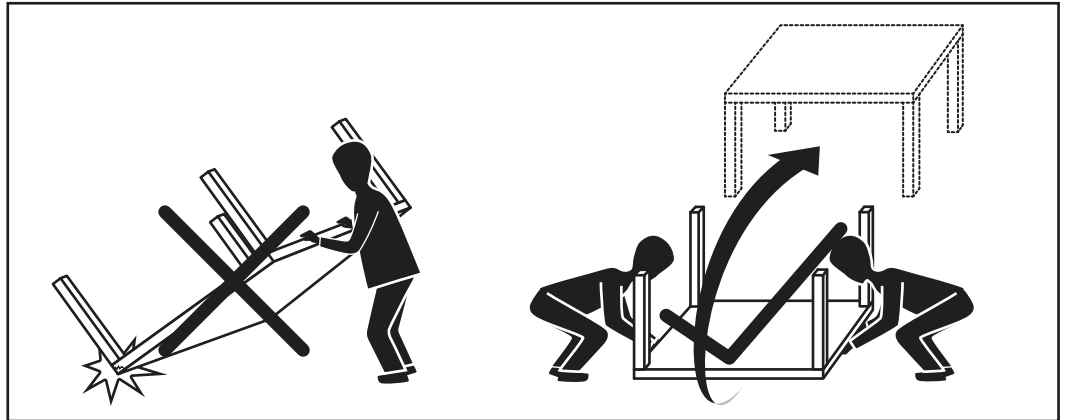

H1 x 1 (M5) H2 x 16 (M8 x 20) H3 x 16 (M8)	H4 x 16 (M8)