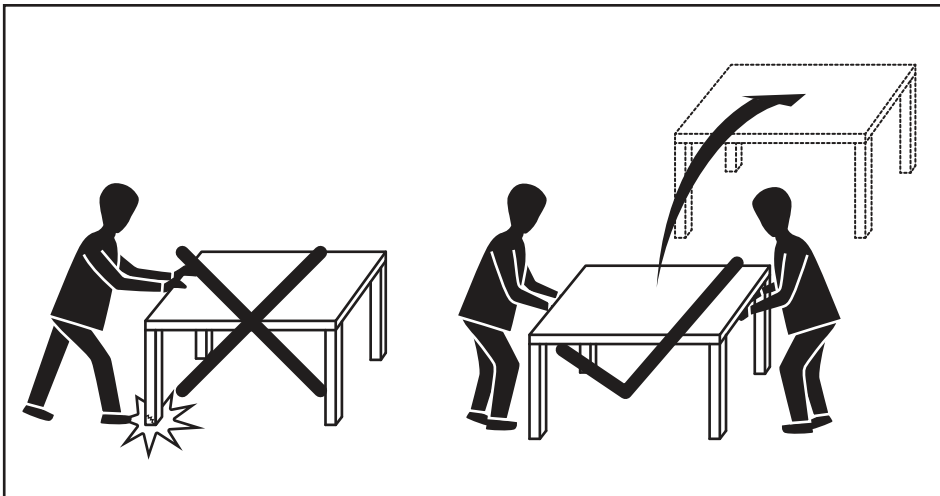

H1 x 1 (5#)	H4 x 16 (φ8 x φ12 x T1.5mm)
H2 x 16 (M8 x 20mm)	
H3 x 16 (φ8 x φ16 x T1.0mm)