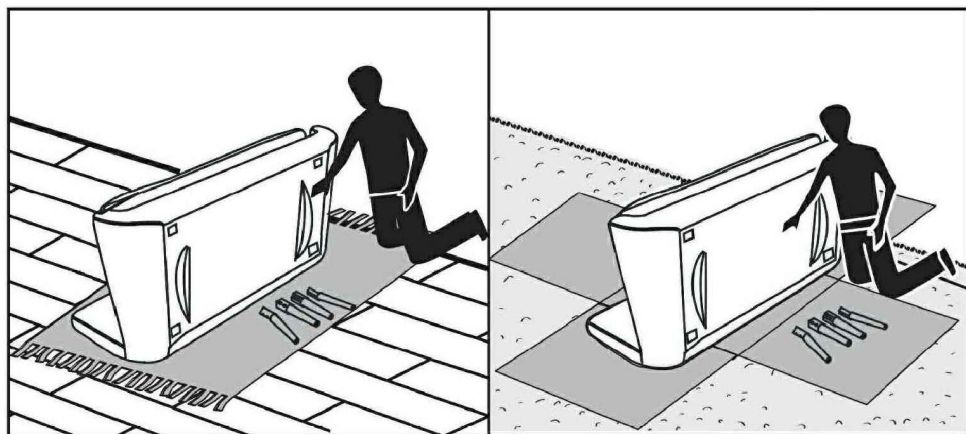

H1 x 2 pcs

H2 x 2 pcs

H3 x 18 pcs

($\varnothing$ 4 x 30)