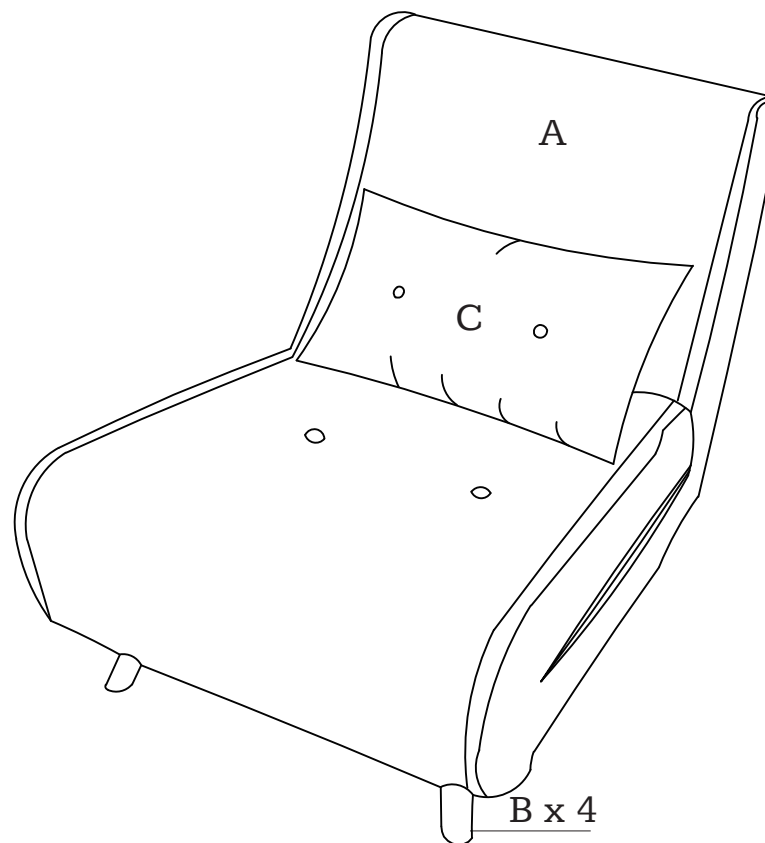

MADE⁺

HARU

Haru Single Sofa Bed

Haru, canapé convertible simple

Divano letto singolo Haru

Haru eenpersoonsslaapbank

Haru kleines Schlafsofa

GB Recommendations for the continual safe use of this product are stated on the final page of these instructions. Please retain for future reference.

H1 x 1

H2 x 16

1

2

3

4