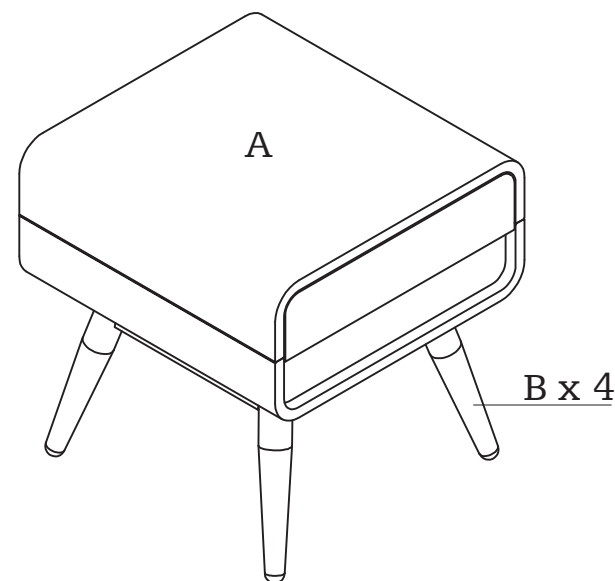

MADE⁺

ESME

Esme Bedside Table
Esme, table de chevet
Comodino Esme
Esme nachtkastje
Esme Nachttisch

GB Recommendations for the continual safe use of this product are stated on the final page of these instructions. Please retain for future reference.

- H1 x 1
 (4 x 64 x 25)
- H2 x 8
 (M6 x 55)
- H3 x 8
 (M6)
- H4 x 8
 (M6)

1

2