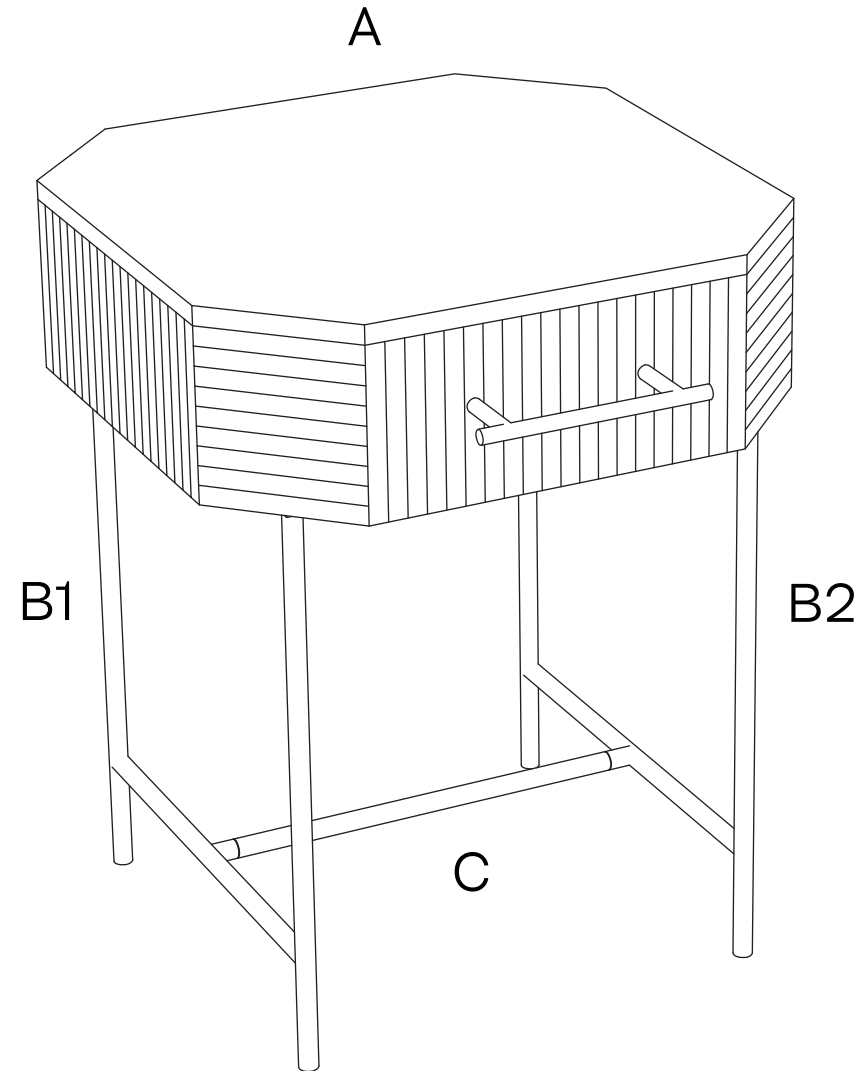

MADE⁺

NOORALI

Noorali Bedside Table

Table De Chevet Noorali

Nachtkastje Noorali

Noorali Nachttisch

Mesita De Noche Noorali

GB Recommendations for the continual safe use of this product are stated on the final page of these instructions. Please retain for future reference.

1

2

3

4

12Months

FR:12mois
NL:12Maanden
DE:12Monate
ES:12Meses

The assembly diagram shows a rectangular panel with a hole and a screw being inserted. A checkmark indicates that the assembly is complete.