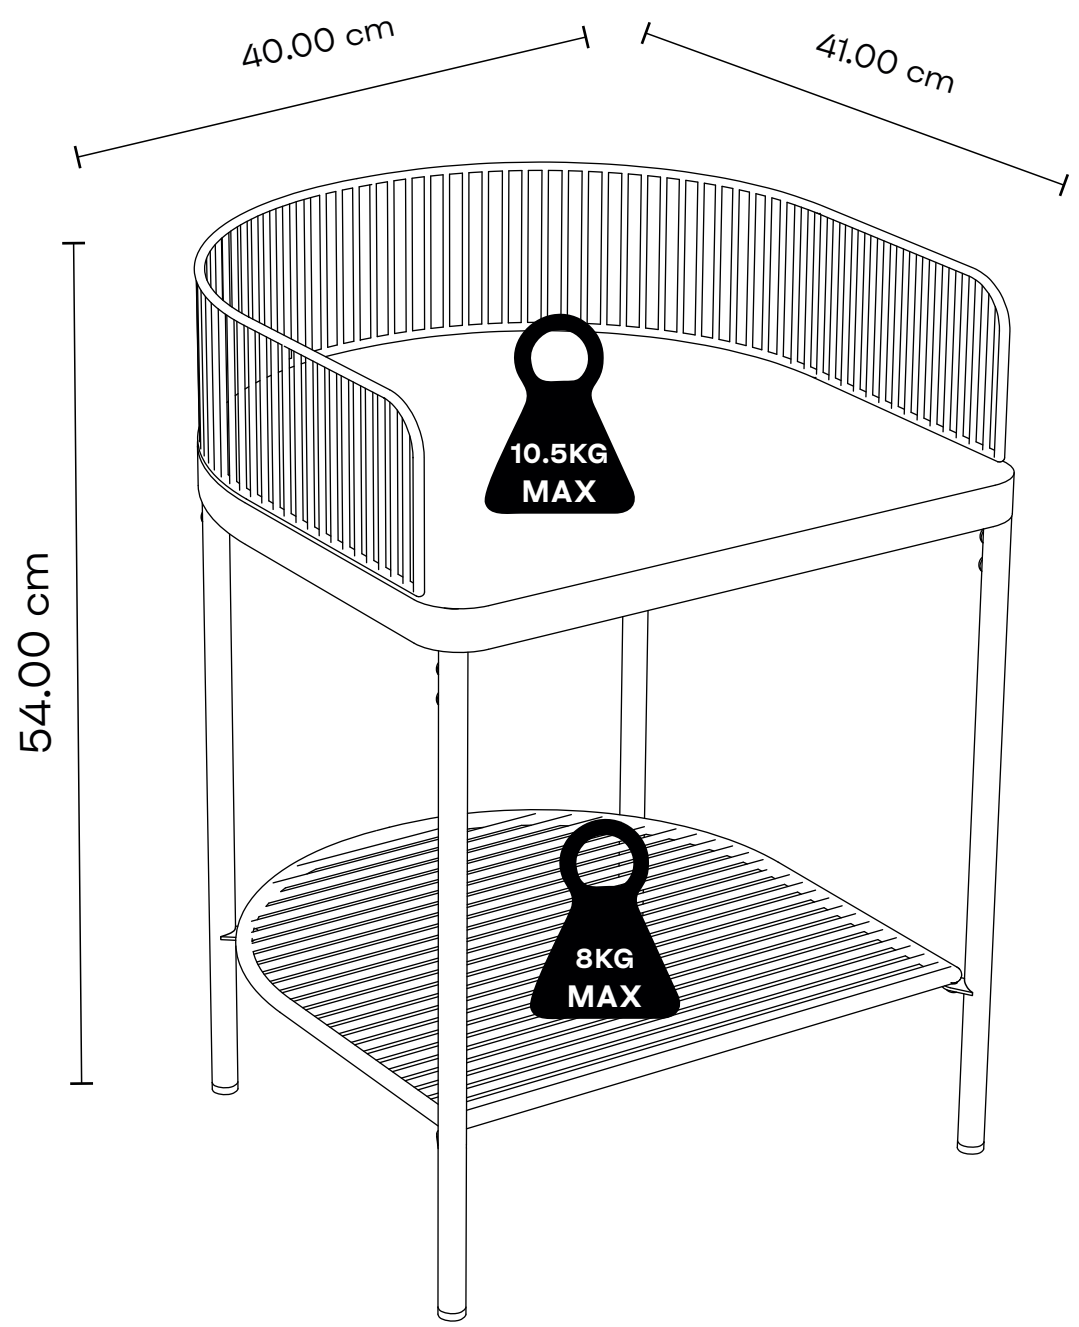

1

2

3

12Months

FR:12mois
NL:12Maanden
DE:12Monate
ES:12Meses

The assembly diagram shows a rectangular shelf panel with a screw being inserted into a hole. A checkmark is next to the completed assembly, and a plus sign is in a circle next to the screw.