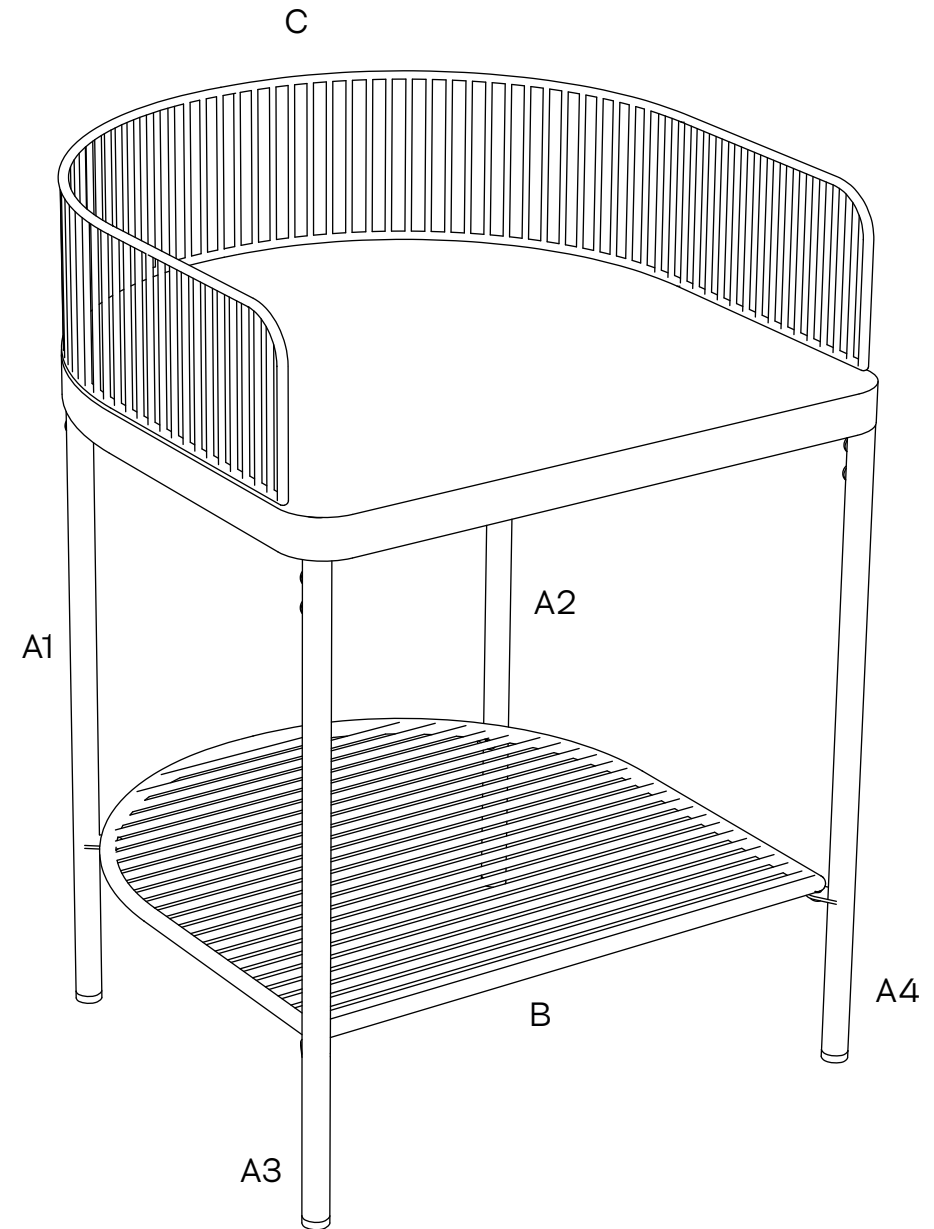

MADE⁺

OVING

Oving Bedside Table

Table de chevet Oving

Oving nachtkast je

Oving Nachttisch

Mesita de noche Oving

GB Recommendations for the continual safe use of this product are stated on the final page of these instructions. Please retain for future reference.

1

2

3

12Months

FR:12mois
NL:12Maanden
DE:12Monate
ES:12Meses

The assembly diagram shows a rectangular shelf panel with a screw being inserted into a hole. A checkmark is next to the completed assembly, and a plus sign is in a circle next to the screw.