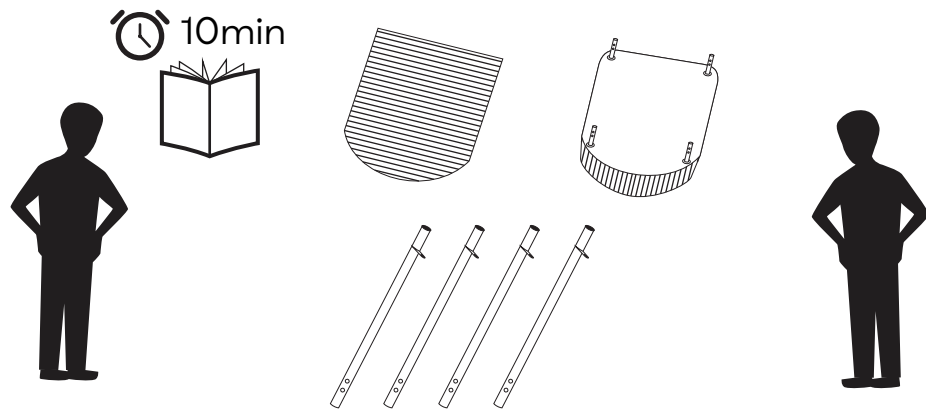

MADE⁺

OVING

Oving Bedside Table

Table de chevet Oving

Oving nachtkast je

Oving Nachttisch

Mesita de noche Oving

GB Recommendations for the continual safe use of this product are stated on the final page of these instructions. Please retain for future reference.

1

2

3

12Months

FR:12mois
NL:12Maanden
DE:12Monate
ES:12Meses

The assembly diagram shows a rectangular shelf panel with a screw being inserted into a hole. A checkmark is next to the completed assembly, and a plus sign is in a circle next to the screw.