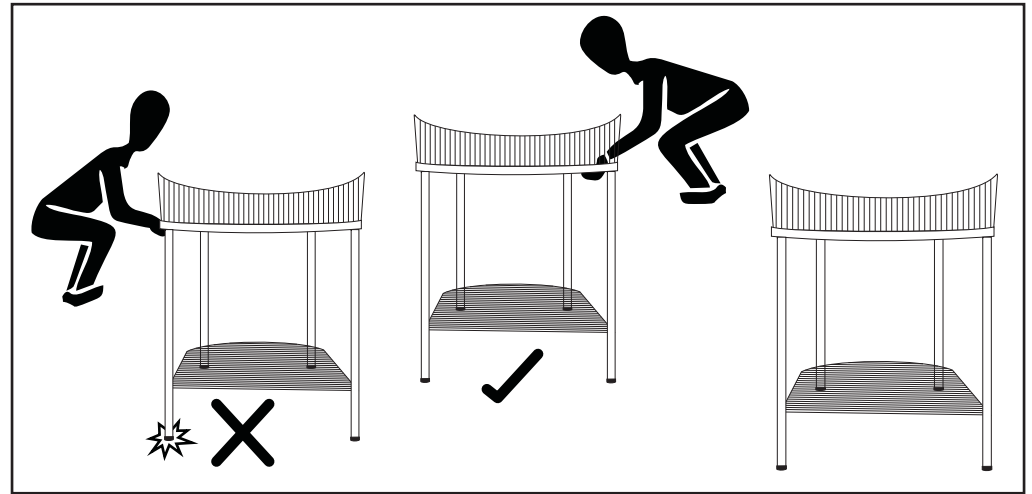

MADE⁺

OVING

Oving Bedside Table

Table de chevet Oving

Oving nachtkast je

Oving Nachttisch

Mesita de noche Oving

GB Recommendations for the continual safe use of this product are stated on the final page of these instructions. Please retain for future reference.

1

2

3

12Months

FR:12mois
NL:12Maanden
DE:12Monate
ES:12Meses

The assembly diagram shows a rectangular shelf panel with a screw being inserted into a hole. A checkmark is next to the completed assembly, and a plus sign is in a circle next to the screw.