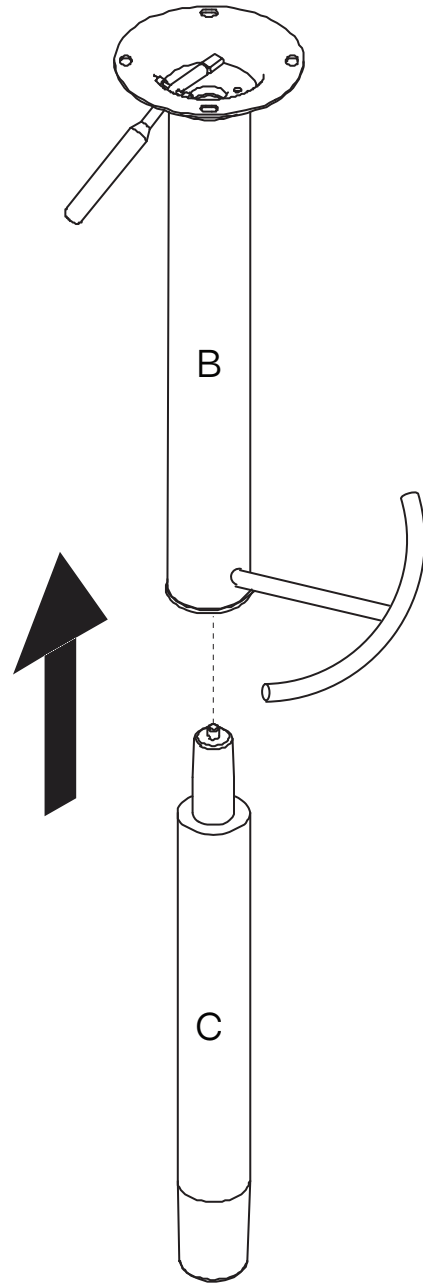

MADE⁺

AMALYN

Amalyn Adjustable Bar Stool

Amalyn, tabouret de bar réglable

Amalyn verstelbare barkruk

Amalyn höhenverstellbarer Barhocker

Taburete de bar ajustable Amalyn

GB Recommendations for the continual safe use of this product are stated on the final page of these instructions. Please retain for future reference.

1

2

3

4