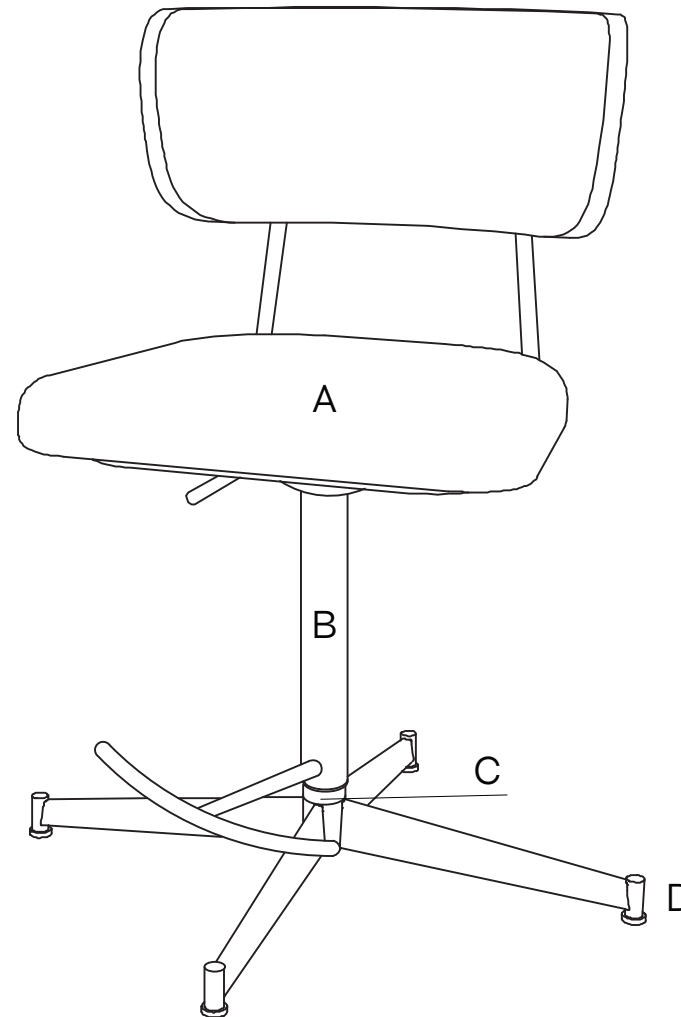

MADE⁺

AMALYN

Amalyn Adjustable Bar Stool

Amalyn, tabouret de bar réglable

Amalyn verstelbare barkruk

Amalyn höhenverstellbarer Barhocker

Taburete de bar ajustable Amalyn

GB Recommendations for the continual safe use of this product are stated on the final page of these instructions. Please retain for future reference.

FR Les conseils d'utilisation de ce produit sont indiqués sur la dernière page de ces instructions. Veuillez les conserver pour vous y référer si besoin.

NL Aanwijzingen voor veilig gebruik van dit meubel worden toegelicht op de laatste pagina van deze instructies. Bewaar deze folder goed.

DE Auf der letzten Seite dieser Anleitung findest du Hinweise für eine langfristig sichere Anwendung dieses Produktes. Bitte bewahre sie gut auf.

ES Las recomendaciones para el uso continuado de este producto figuran en la última página de estas instrucciones. Por favor, consévalas para futuras consultas.