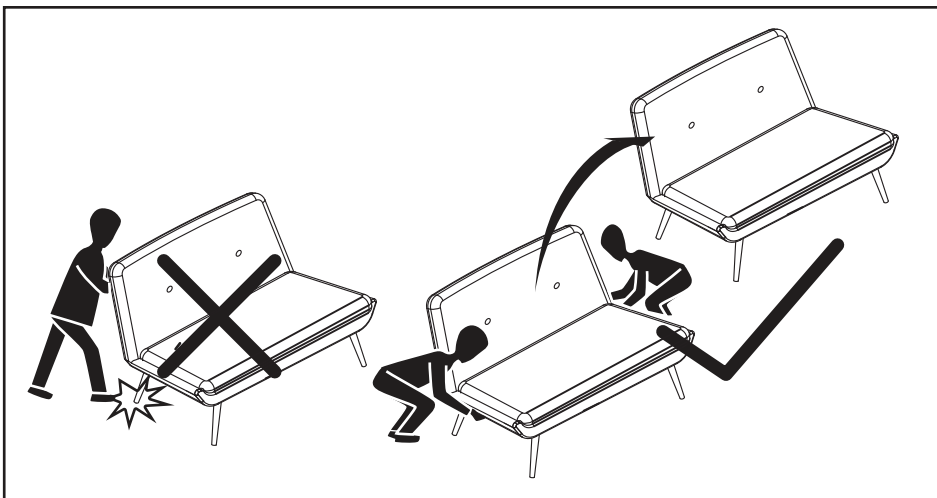

H1 x 1

(4#)

H2 x 4

(M6 x 19)

H3 x 1

(ϕ 136 x T10)