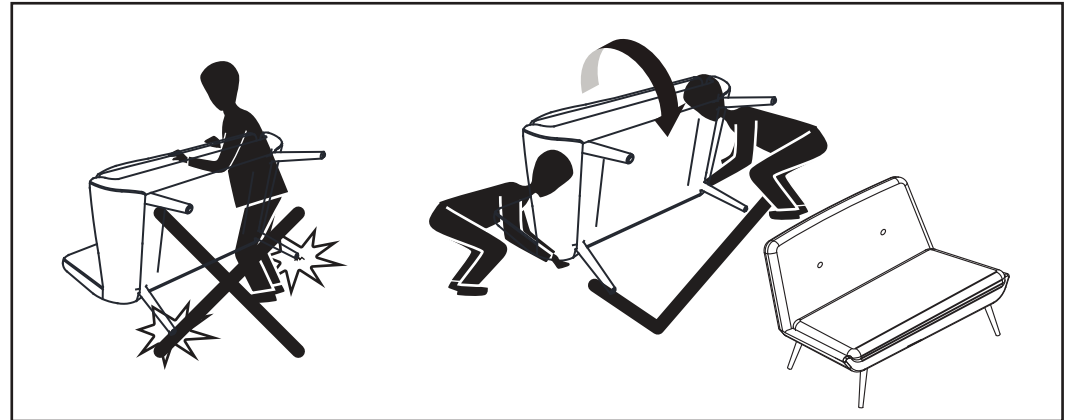

H1 x 1

(4#)

H2 x 4

(M6 x 19)

H3 x 1

(ϕ 136 x T10)