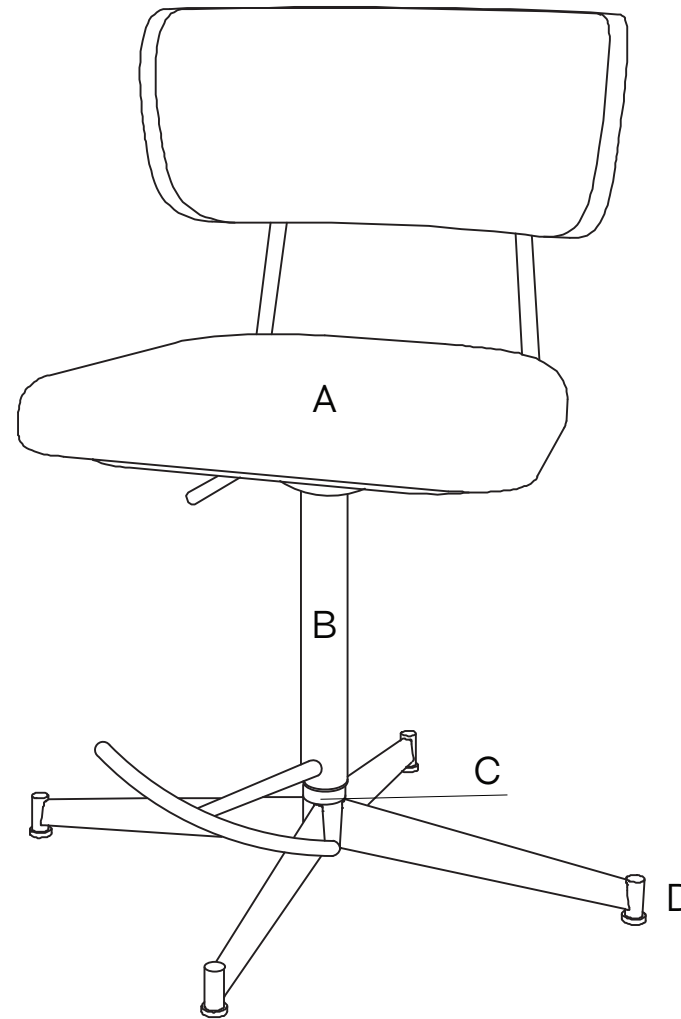

MADE⁺

AMALYN

Amalyn Adjustable Bar Stool

Amalyn, tabouret de bar réglable

Amalyn verstelbare barkruk

Amalyn höhenverstellbarer Barhocker

Taburete de bar ajustable Amalyn

GB Recommendations for the continual safe use of this product are stated on the final page of these instructions. Please retain for future reference.

x 1

H1 x 1

(4#)

H2 x 4

(M6 x 19)

H3 x 1

(ϕ 136 x T10)

1