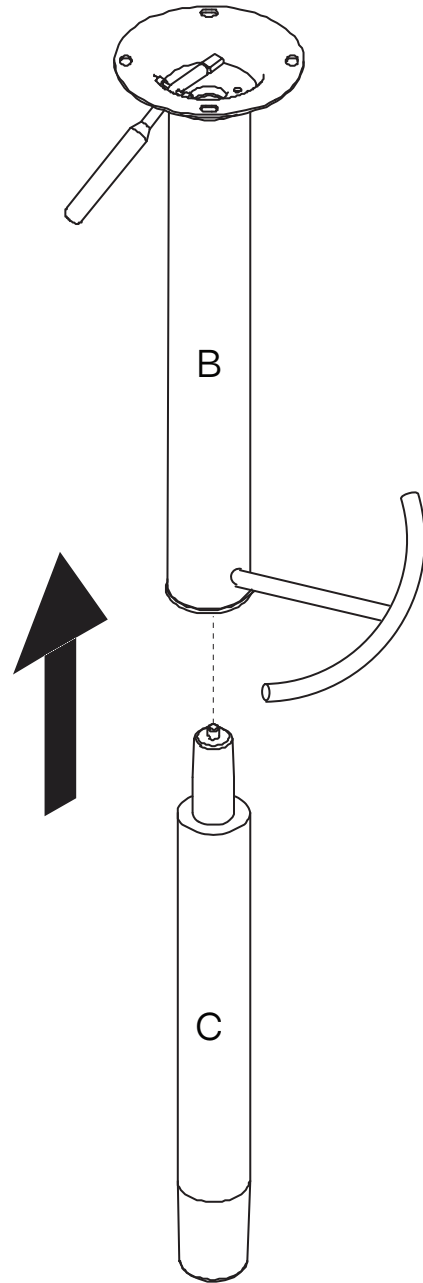

MADE⁺

AMALYN

Amalyn Adjustable Bar Stool

Amalyn, tabouret de bar réglable

Amalyn verstelbare barkruk

Amalyn höhenverstellbarer Barhocker

Taburete de bar ajustable Amalyn

GB Recommendations for the continual safe use of this product are stated on the final page of these instructions. Please retain for future reference.

x 1

H1 x 1

(4#)

H2 x 4

(M6 x 19)

H3 x 1

(ϕ 136 x T10)

1

2

3

4