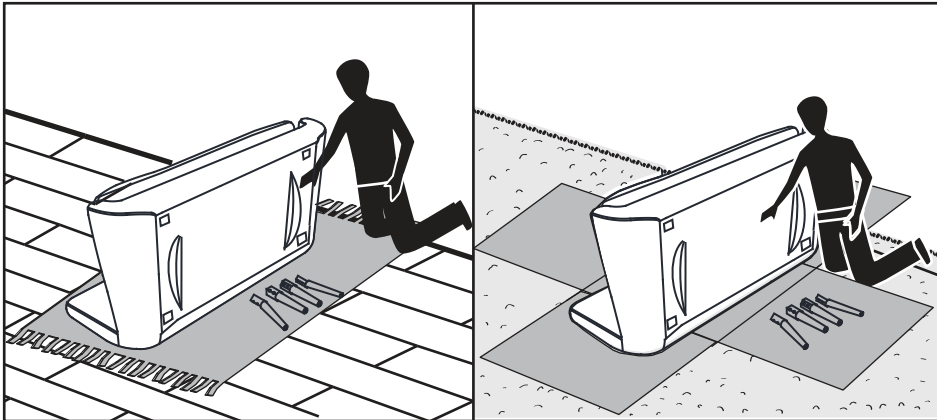

H1 x 1

(4#)

H2 x 4

(M6 x 19)

H3 x 1

(ϕ 136 x T10)