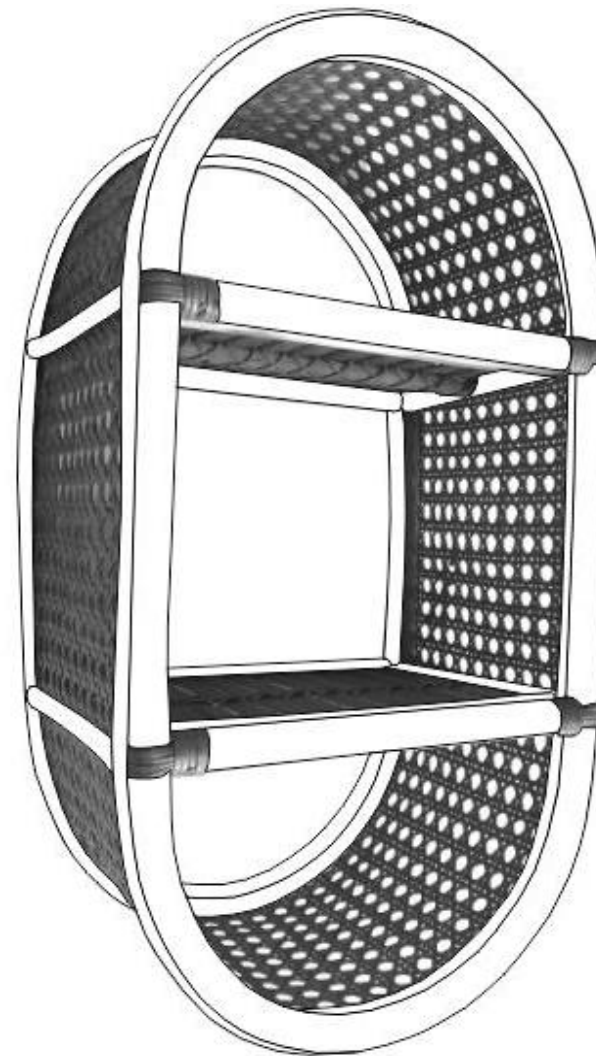

MADE⁺

CLARE

Clare Wall Mounted Natural Rattan Shelves

GB Recommendations for the continual safe use of this product are stated on the final page of these instructions. Please retain for future reference.

FR Les conseils d'utilisation de ce produit sont indiqués sur la dernière page de ces instructions. Veuillez les conserver pour vous y référer si besoin.

NL Aanwijzingen voor veilig gebruik van dit meubel worden toegelicht op de laatste pagina van deze instructies. Bewaar - deze folder goed.

DE Auf der letzten Seite dieser Anleitung findest du Hinweise für eine langfristige sichere Anwendung dieses Produktes. Bitte bewahre sie gut auf.

ES Las recomendaciones para el uso continuado de este producto figuran en la última página de estas instrucciones. Por favor, consérvalas para futuras consultas.

Clare Wall Mounted Natural Rattan Shelves 20201019
Made in Indonesia