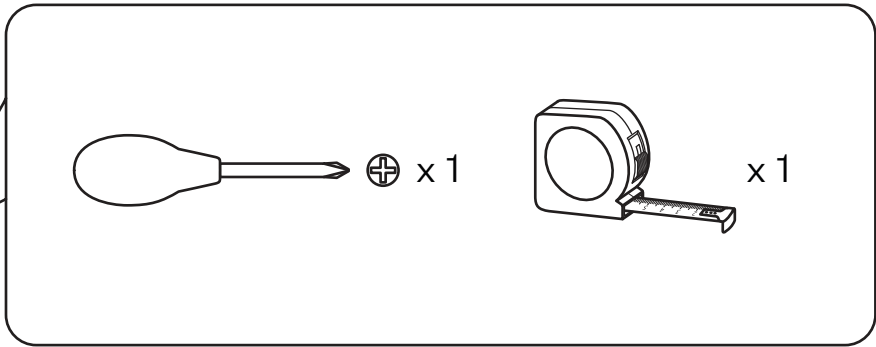

H1 x 1	(M4x100)		
H2 x 8	(M6x35)		
H3 x 4	(5x13x13)		
H4 x 1	(4x30)