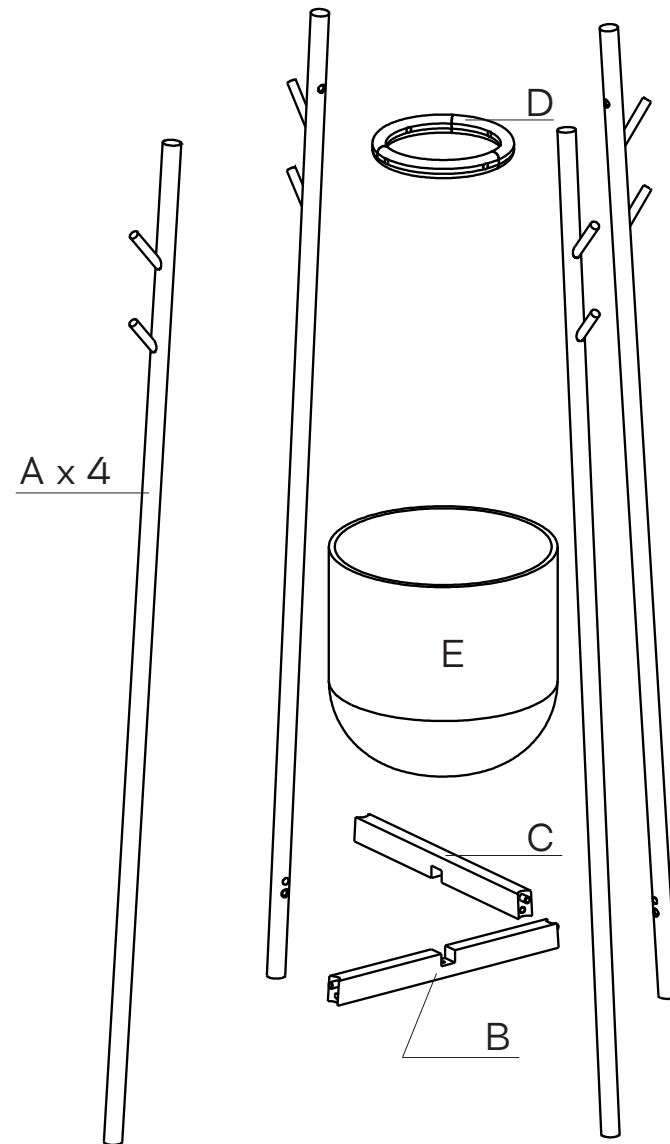

MADE⁺

MANU

Manu Coat Stand with Woven Basket

Manu, portemanteau avec panier tissé

Manu staande kapstok met geweven mand

Manu Garderobe mit Korb

Perchero Manu con cesta trenzada

GB Recommendations for the continual safe use of this product are stated on the final page of these instructions. Please retain for future reference.

H1 x 1	(M4x100)		
H2 x 8	(M6x35)		
H3 x 4	(5x13x13)		
H4 x 1	(4x30)		

1

2

x4

3

4

12Months

FR:12mois
 NL:12Maanden
 DE:12Monate
 ES:12Meses

Detailed description: A rectangular box containing a circular arrow with '12Months' written inside. To the right of the arrow are four lines of text in different languages: 'FR:12mois', 'NL:12Maanden', 'DE:12Monate', and 'ES:12Meses'. To the right of the text is a diagram showing two panels being joined together with a screw. A checkmark is visible in the top right corner of the box.