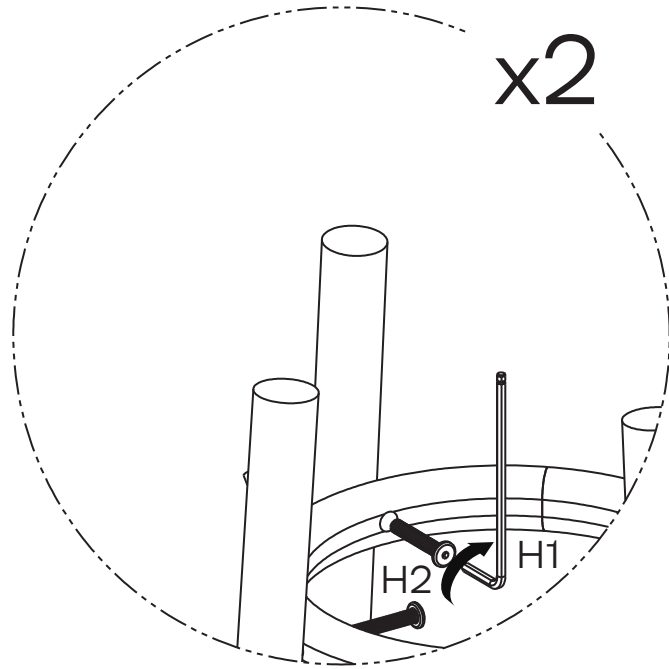

H1 x 1	(M4x100)		
H2 x 8	(M6x35)		
H3 x 4	(5x13x13)		
H4 x 1	(4x30)		

1

2

x4

3

4

12Months

FR:12mois
 NL:12Maanden
 DE:12Monate
 ES:12Meses

Detailed description: A rectangular box containing a circular arrow with '12Months' written inside. To the right of the arrow are four lines of text in different languages: 'FR:12mois', 'NL:12Maanden', 'DE:12Monate', and 'ES:12Meses'. To the right of the text is a diagram showing two panels being joined together with a screw. A checkmark is visible in the top right corner of the box.