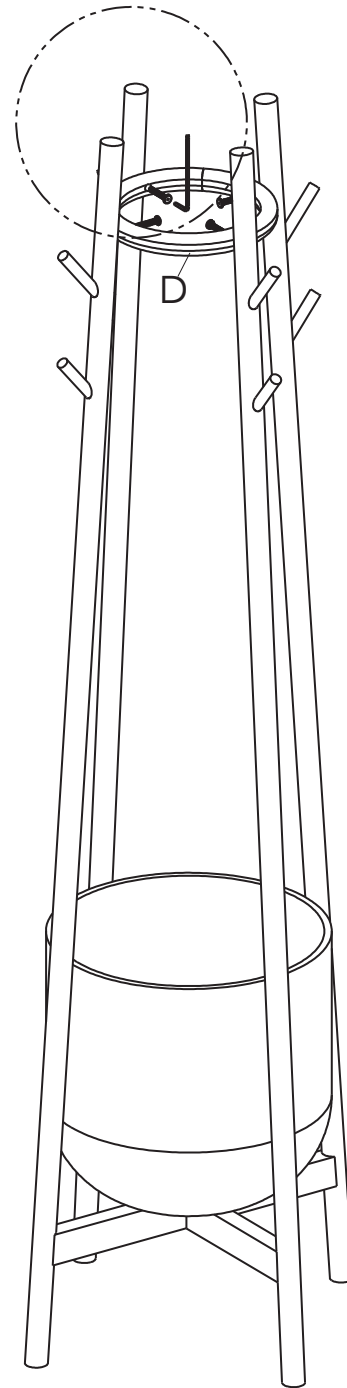

H1 x 1	(M4x100)		
H2 x 8	(M6x35)		
H3 x 4	(5x13x13)		
H4 x 1	(4x30)		

1

2

x4

3

4

12Months

FR:12mois
 NL:12Maanden
 DE:12Monate
 ES:12Meses

Detailed description: A rectangular box containing a circular arrow with '12Months' written inside. To the right of the arrow are four lines of text in different languages: 'FR:12mois', 'NL:12Maanden', 'DE:12Monate', and 'ES:12Meses'. To the right of the text is a diagram showing two panels being joined together with a screw. A checkmark is visible in the top right corner of the box.