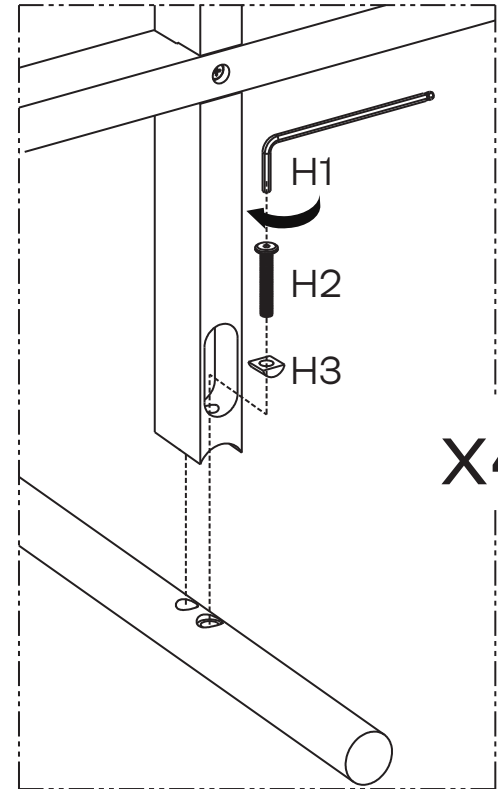

H1 x 1	(M4x100)		
H2 x 8	(M6x35)		
H3 x 4	(5x13x13)		
H4 x 1	(4x30)		

1

2

x4

3

4

12Months

FR:12mois
 NL:12Maanden
 DE:12Monate
 ES:12Meses

Detailed description: A rectangular box containing a circular arrow with '12Months' written inside. To the right of the arrow are four lines of text in different languages: 'FR:12mois', 'NL:12Maanden', 'DE:12Monate', and 'ES:12Meses'. To the right of the text is a diagram showing two panels being joined together with a screw. A checkmark is visible in the top right corner of the box.