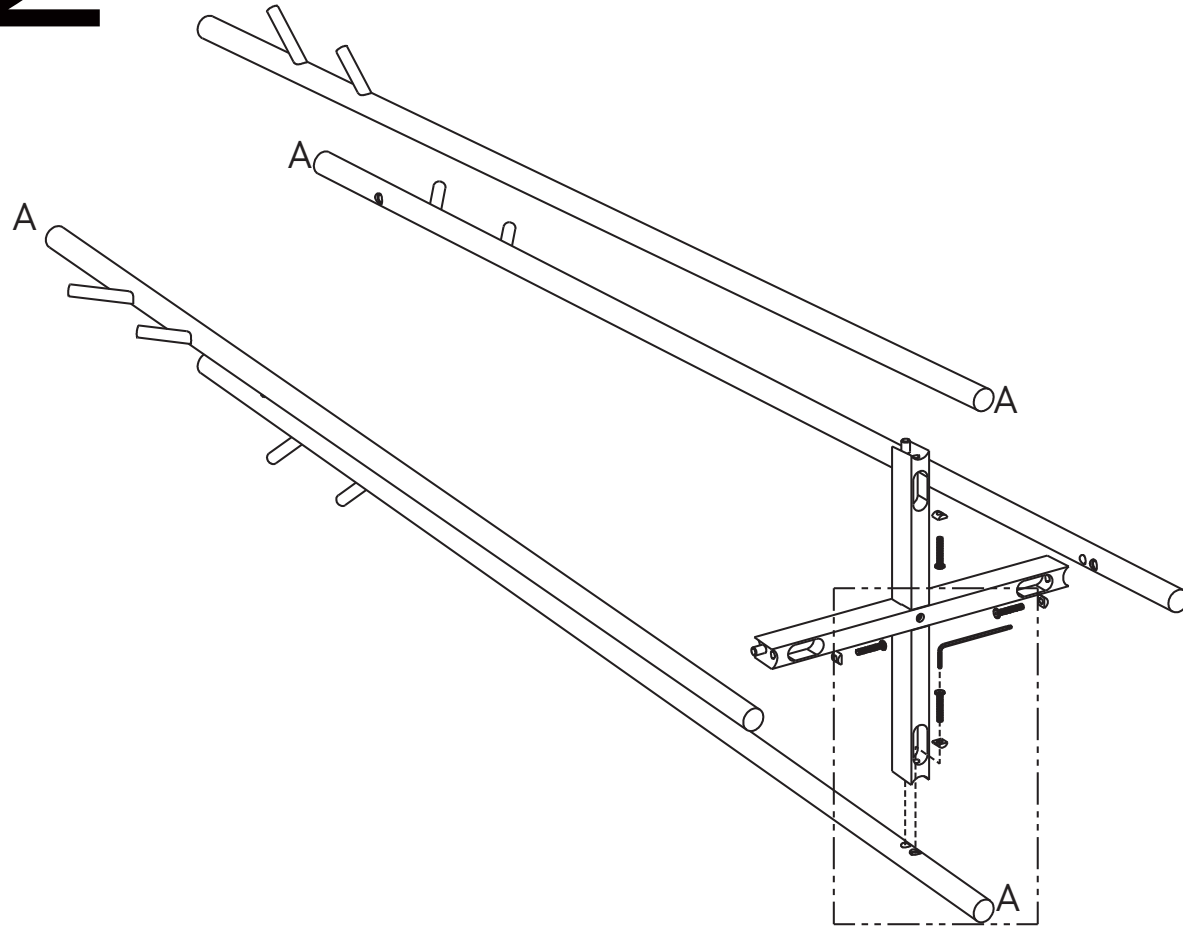

H1 x 1	(M4x100)		
H2 x 8	(M6x35)		
H3 x 4	(5x13x13)		
H4 x 1	(4x30)		

1

2

x4

3

4

12Months

FR:12mois
 NL:12Maanden
 DE:12Monate
 ES:12Meses

Detailed description: A rectangular box containing a circular arrow with '12Months' written inside. To the right of the arrow are four lines of text in different languages: 'FR:12mois', 'NL:12Maanden', 'DE:12Monate', and 'ES:12Meses'. To the right of the text is a diagram showing two panels being joined together with a screw. A checkmark is visible in the top right corner of the box.