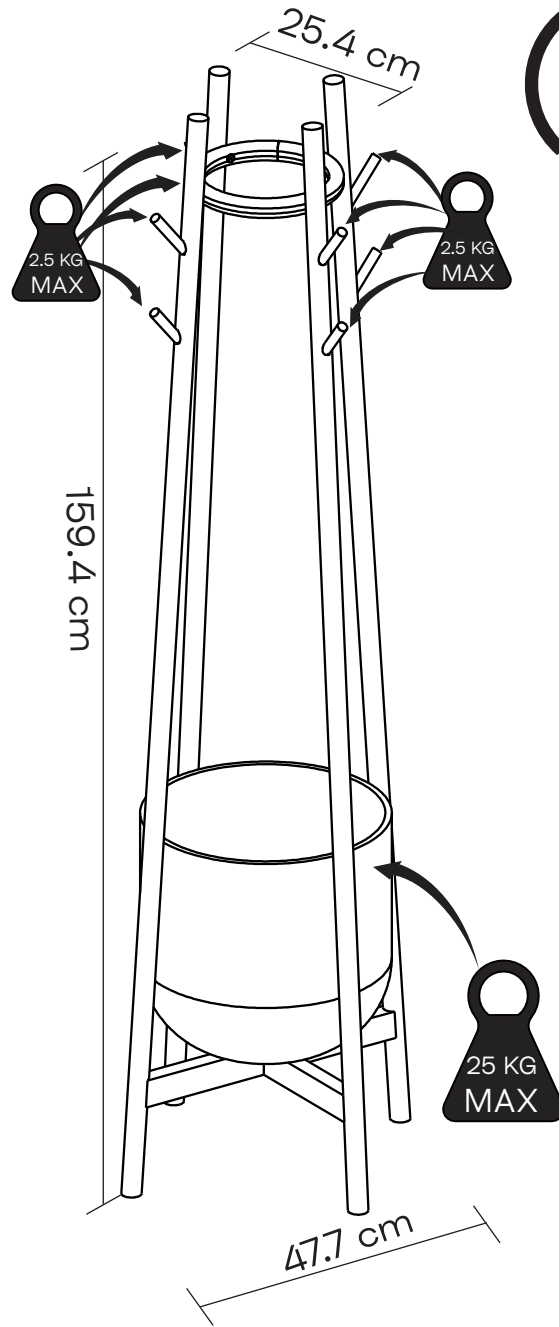

H1 x 1	(M4x100)		
H2 x 8	(M6x35)		
H3 x 4	(5x13x13)		
H4 x 1	(4x30)		

1

2

x4

3

4

12Months

FR:12mois
 NL:12Maanden
 DE:12Monate
 ES:12Meses

Detailed description: A rectangular box containing a circular arrow with '12Months' written inside. To the right of the arrow are four lines of text in different languages: 'FR:12mois', 'NL:12Maanden', 'DE:12Monate', and 'ES:12Meses'. To the right of the text is a diagram showing two panels being joined together with a screw. A checkmark is visible in the top right corner of the box.