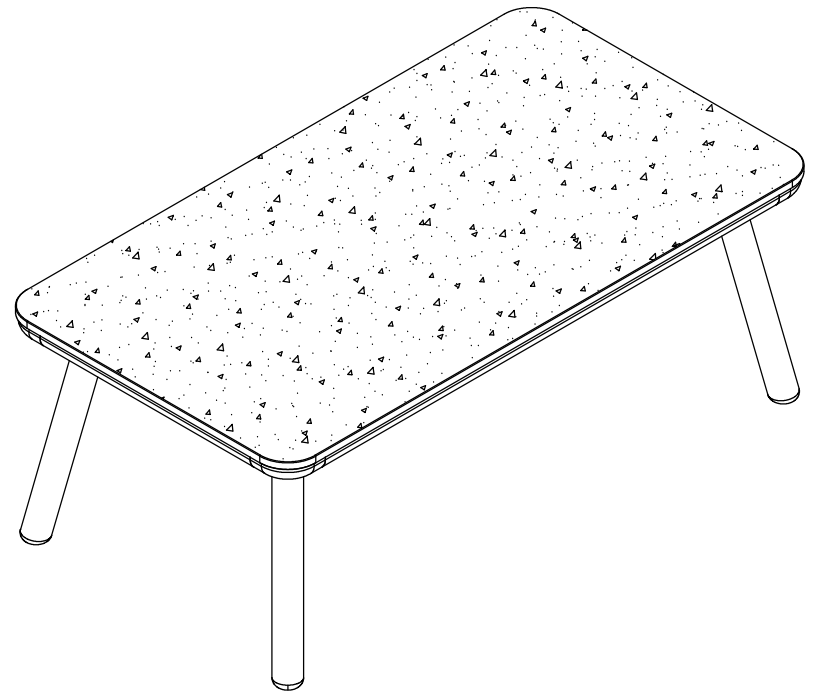

MADE⁺

ALIF

Alif Coffee Table, Grey Acacia

Alif, table basse, acacia gris

Alif Couchtisch, Akaziengrau

Alif salontafel, acaciagrijs

CB Recommendations for the continual safe use of this product are stated on the final page of these instructions. Please retain for future reference.

H1 x 4
 (Ø10x30)

H2 x 8
 (M8x45)

H3 x 1
 (A4x58)

1

2

3