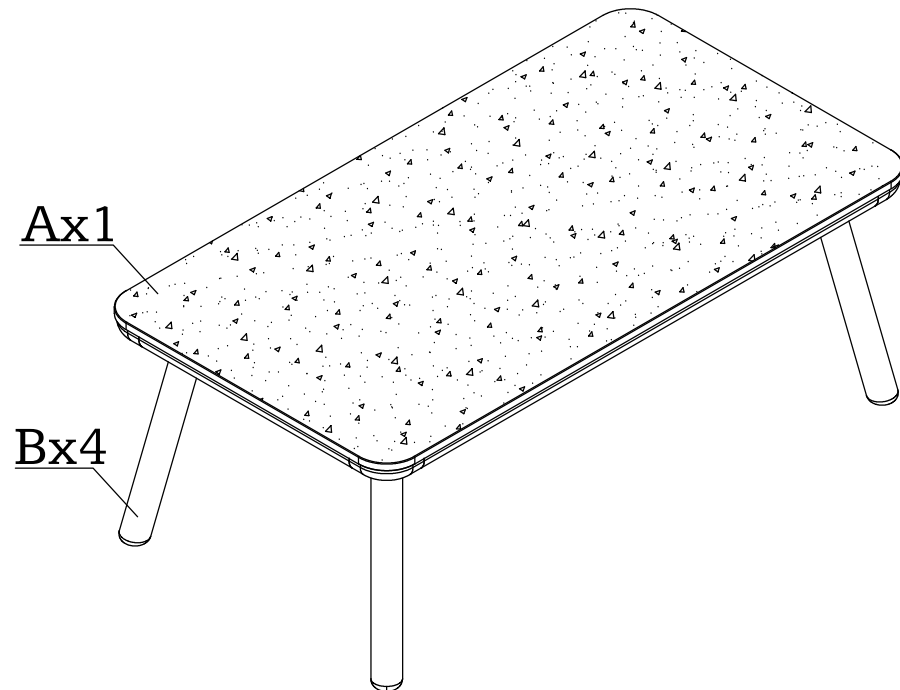

MADE⁺

ALIF

Alif Coffee Table, Grey Acacia

Alif, table basse, acacia gris

Alif Couchtisch, Akaziengrau

Alif salontafel, acaciagrijs

CB Recommendations for the continual safe use of this product are stated on the final page of these instructions. Please retain for future reference.

H1 x 4
 (Ø10x30)

H2 x 8
 (M8x45)

H3 x 1
 (A4x58)

1

2

3