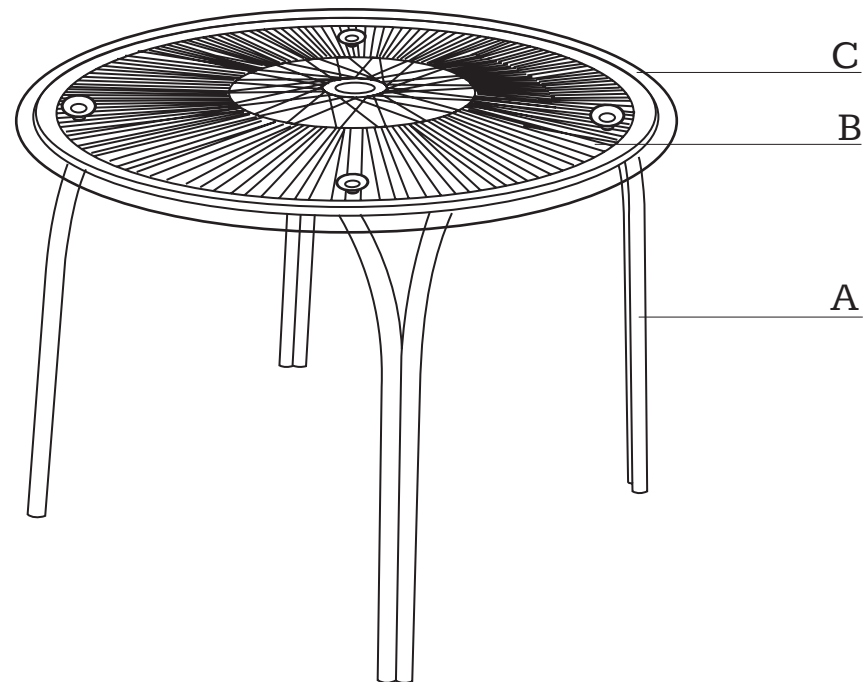

MADE⁺

LYRA

Lyra Outdoor Round Dining Table

Lyra, table ronde

Tavolo rotondo Lyra

Lyra ronde eettafel voor buiten

Lyra Outdoor runder Esstisch

GB Recommendations for the continual safe use of this product are stated on the final page of these instructions. Please retain for future reference.

- H1 x 1
 (5)
- H2 x 8
 (M8 x 20)
- H3 x 8
 (M8)
- H4 x 8
 (M8)

1

2