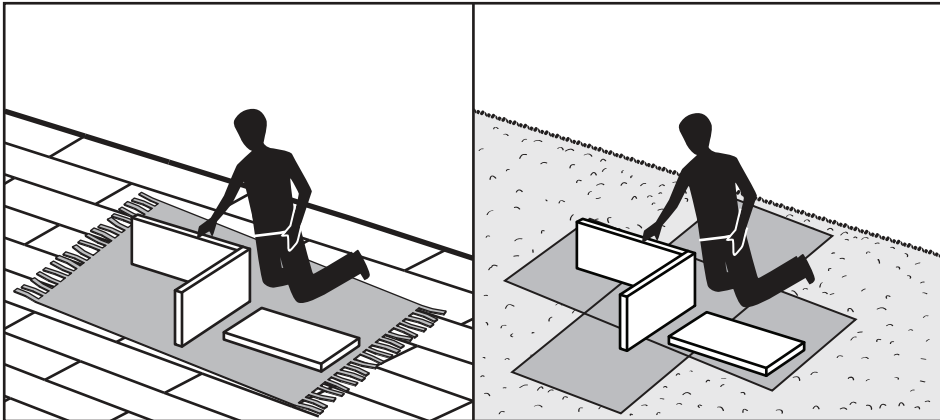

- H1 x 1
  (5)
- H2 x 8
  (M8 x 20)
- H3 x 8
  (M8)
- H4 x 8
  (M8)