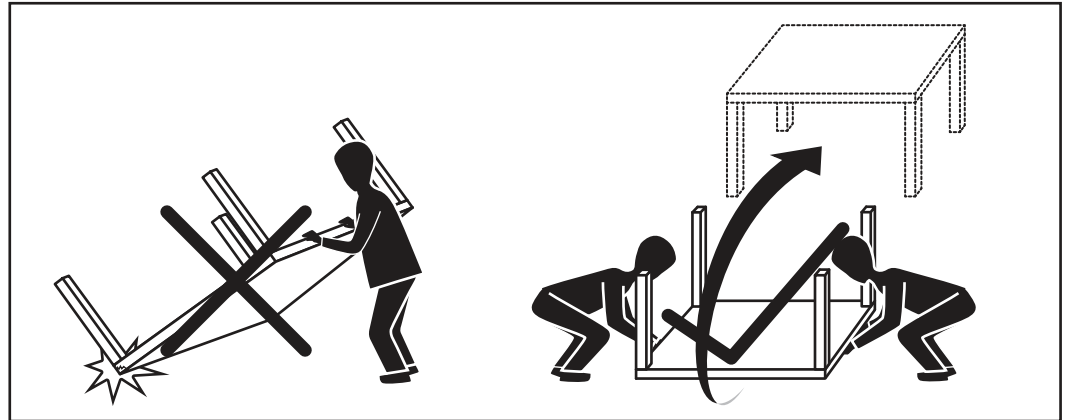

- H1 x 1
  (5)
- H2 x 8
  (M8 x 20)
- H3 x 8
  (M8)
- H4 x 8
  (M8)