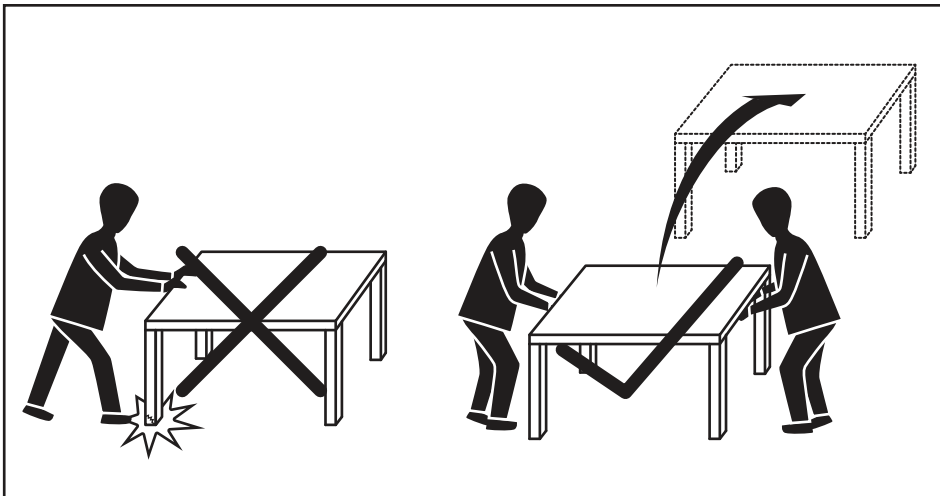

- H1 x 1
  (5)
- H2 x 8
  (M8 x 20)
- H3 x 8
  (M8)
- H4 x 8
  (M8)