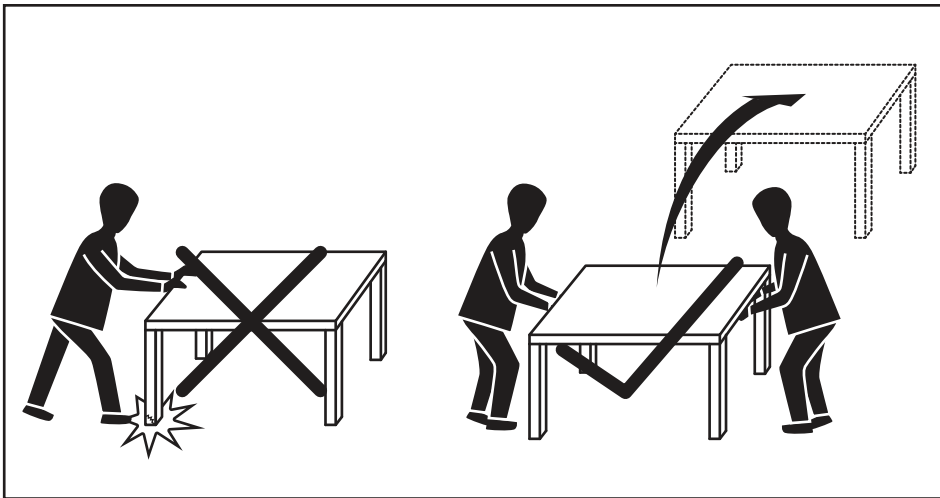

- H1 x 1
   (M5)
- H2 x 8
   (M8 x 20)
- H3 x 8
   (M8)
- H4 x 8
   (M8)