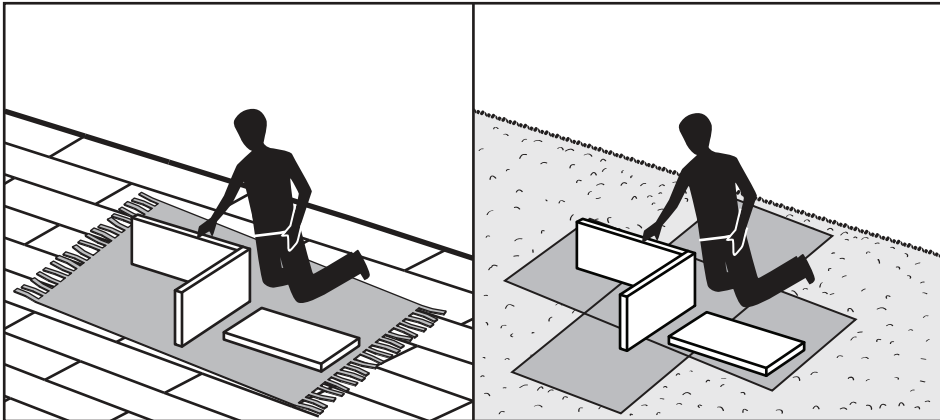

- H1 x 1
   (M5)
- H2 x 8
   (M8 x 20)
- H3 x 8
   (M8)
- H4 x 8
   (M8)