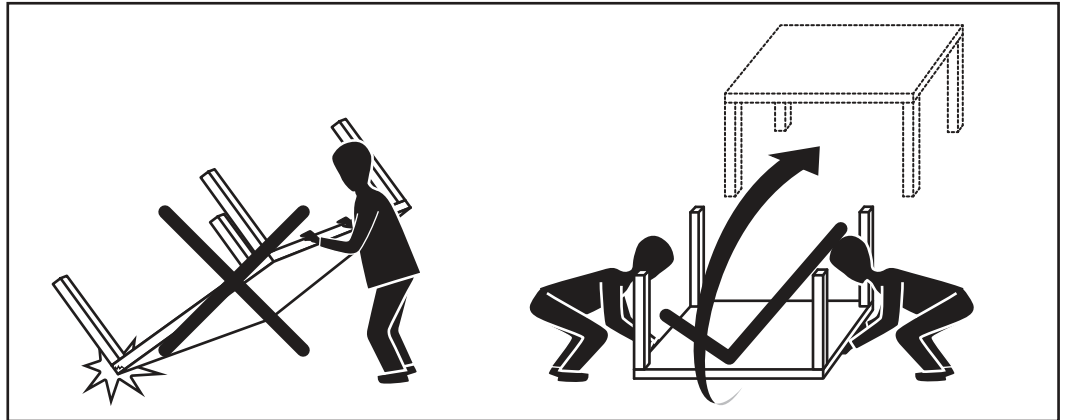

- H1 x 1
   (M5)
- H2 x 8
   (M8 x 20)
- H3 x 8
   (M8)
- H4 x 8
   (M8)