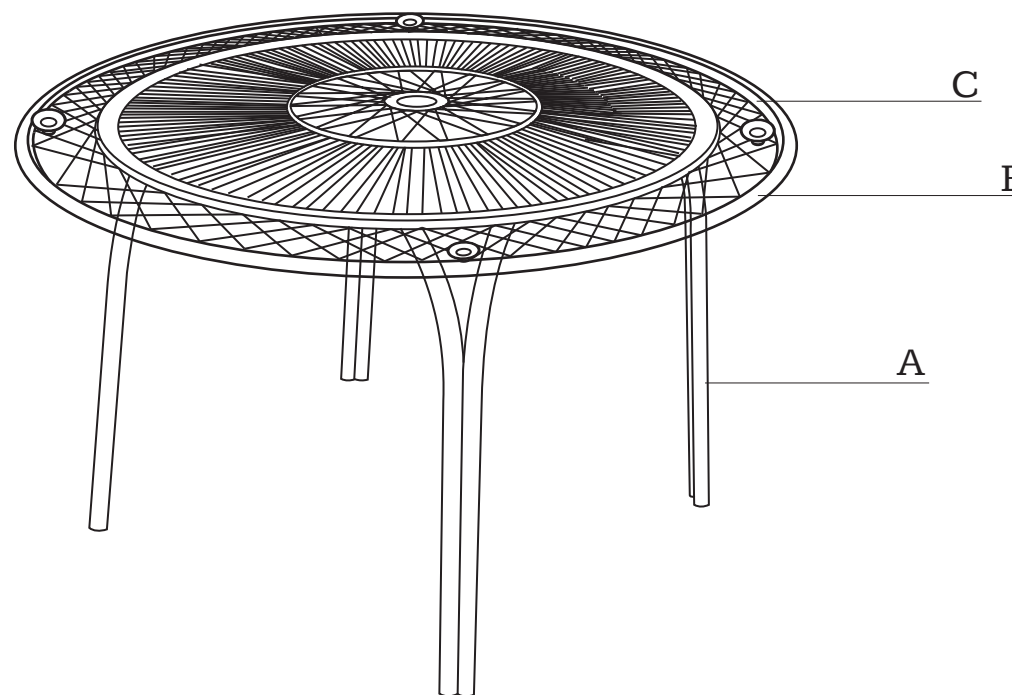

# MADE<sup>+</sup>

Lyra

Lyra Outdoor, 6 Seater Dining Table

Lyra, table

Tavolo da pranzo Lyra

Lyra eettafel met 6 plaatsen voor buiten

Lyra Outdoor, Esstisch für 6 Personen

**GB** Recommendations for the continual safe use of this product are stated on the final page of these instructions. Please retain for future reference.

- H1 x 1  
 (M5)
- H2 x 8  
 (M8 x 20)
- H3 x 8  
 (M8)
- H4 x 8  
 (M8)

1

2