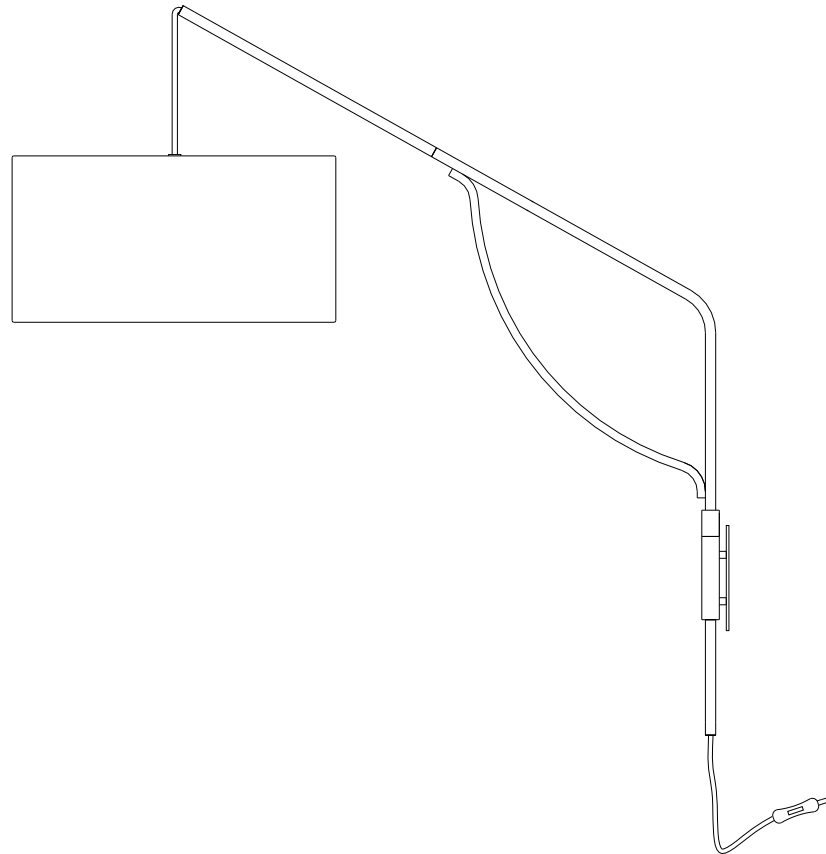

MADE⁺

CARMELLA

Carmella Wall Lamp

Applique Carmella

Carmella wandlamp

Carmella Wandleuchte

SAFETY DISCLAIMER

E27 1 X MAX 6W 
E27 1 X MAX 11W 
E27 1 X MAX 28W 
220-240V~50HZ

ENGLISH

Safety:

1. Indoor use only.
2. If the external cable becomes damaged, it should be replaced immediately by a certified electrician.
3. Never fit a bulb of greater wattage than recommended.
4. This product is not suitable for children under 14 years of age.