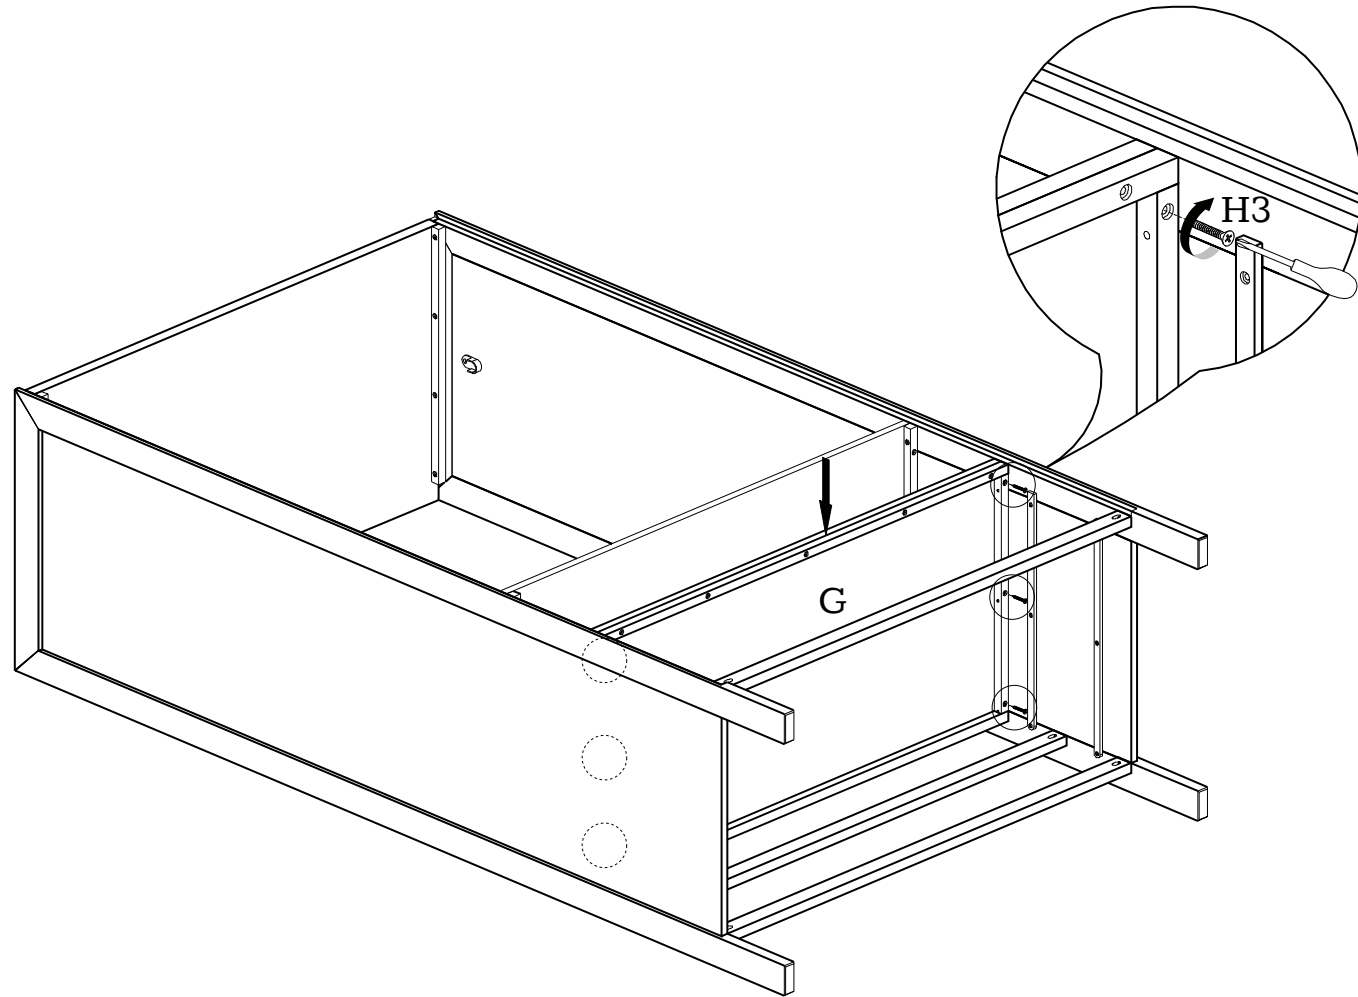

MADE⁺

LEDGER

Ledger Wardrobe

Ledger, Armoire

Armadio Ledger

H1 x 1

not included
non inclus
non incluso

H2 (ϕ5 x 30) x 6

H3 (ϕ3.5 x 30) x 16

H4 (ϕ3.5 x 25) x 38

H5 (ϕ3.5 x 18) x 12

H6 x 6

1

2

3

4