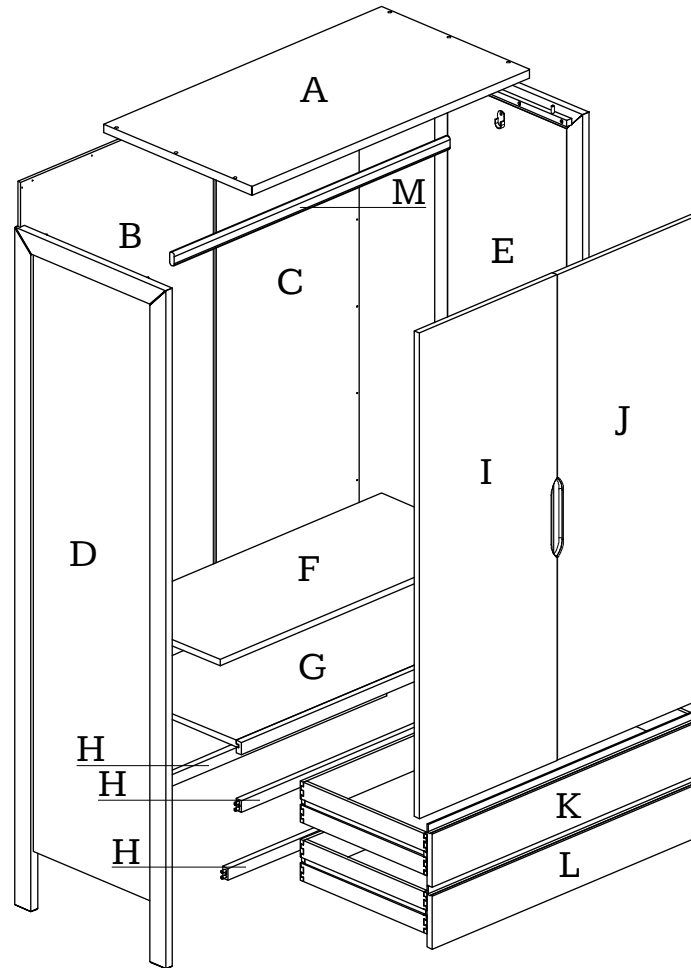

MADE⁺

LEDGER

Ledger Wardrobe

Ledger, Armoire

Armadio Ledger

H1 x 1

not included
non inclus
non incluso

H2 (ϕ5 x 30) x 6

H3 (ϕ3.5 x 30) x 16

H4 (ϕ3.5 x 25) x 38

H5 (ϕ3.5 x 18) x 12

H6 x 6

1

2

3

4